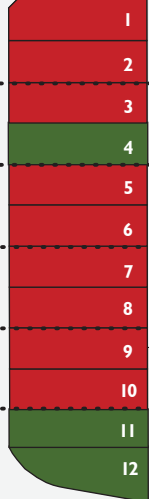

WATERCREST BOULEVARD

BLOCK 14

Watercrest
TOWNHOMES
TOWNHOME SITE

BLOCK 18

SINGLE FAMILY - COMING SOON

BLOCK 15

WATERVALE CIRCLE

WATERBURY ROAD

WATERVALE COMMON

BLOCK 16

WATERVALE CIRCLE

LOT MAP

- Single Family (Rear-Drive)
- Duplex
- Conditionally Sold
- Street Town
- Spec Home
- Sold