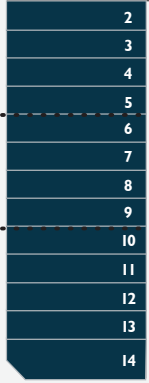

WATERCREST BOULEVARD

BLOCK 14

Watercrest
TOWNHOMES
TOWNHOME SITE

BLOCK 18

SINGLE FAMILY - COMING SOON

BLOCK 15

WATERVALE CIRCLE

WATERBURY ROAD

WATERVALE COMMON

BLOCK 16

WATERVALE CIRCLE

LOT MAP

- Single Family (Rear-Drive)
- Duplex
- Conditionally Sold
- Street Town
- Spec Home
- Sold