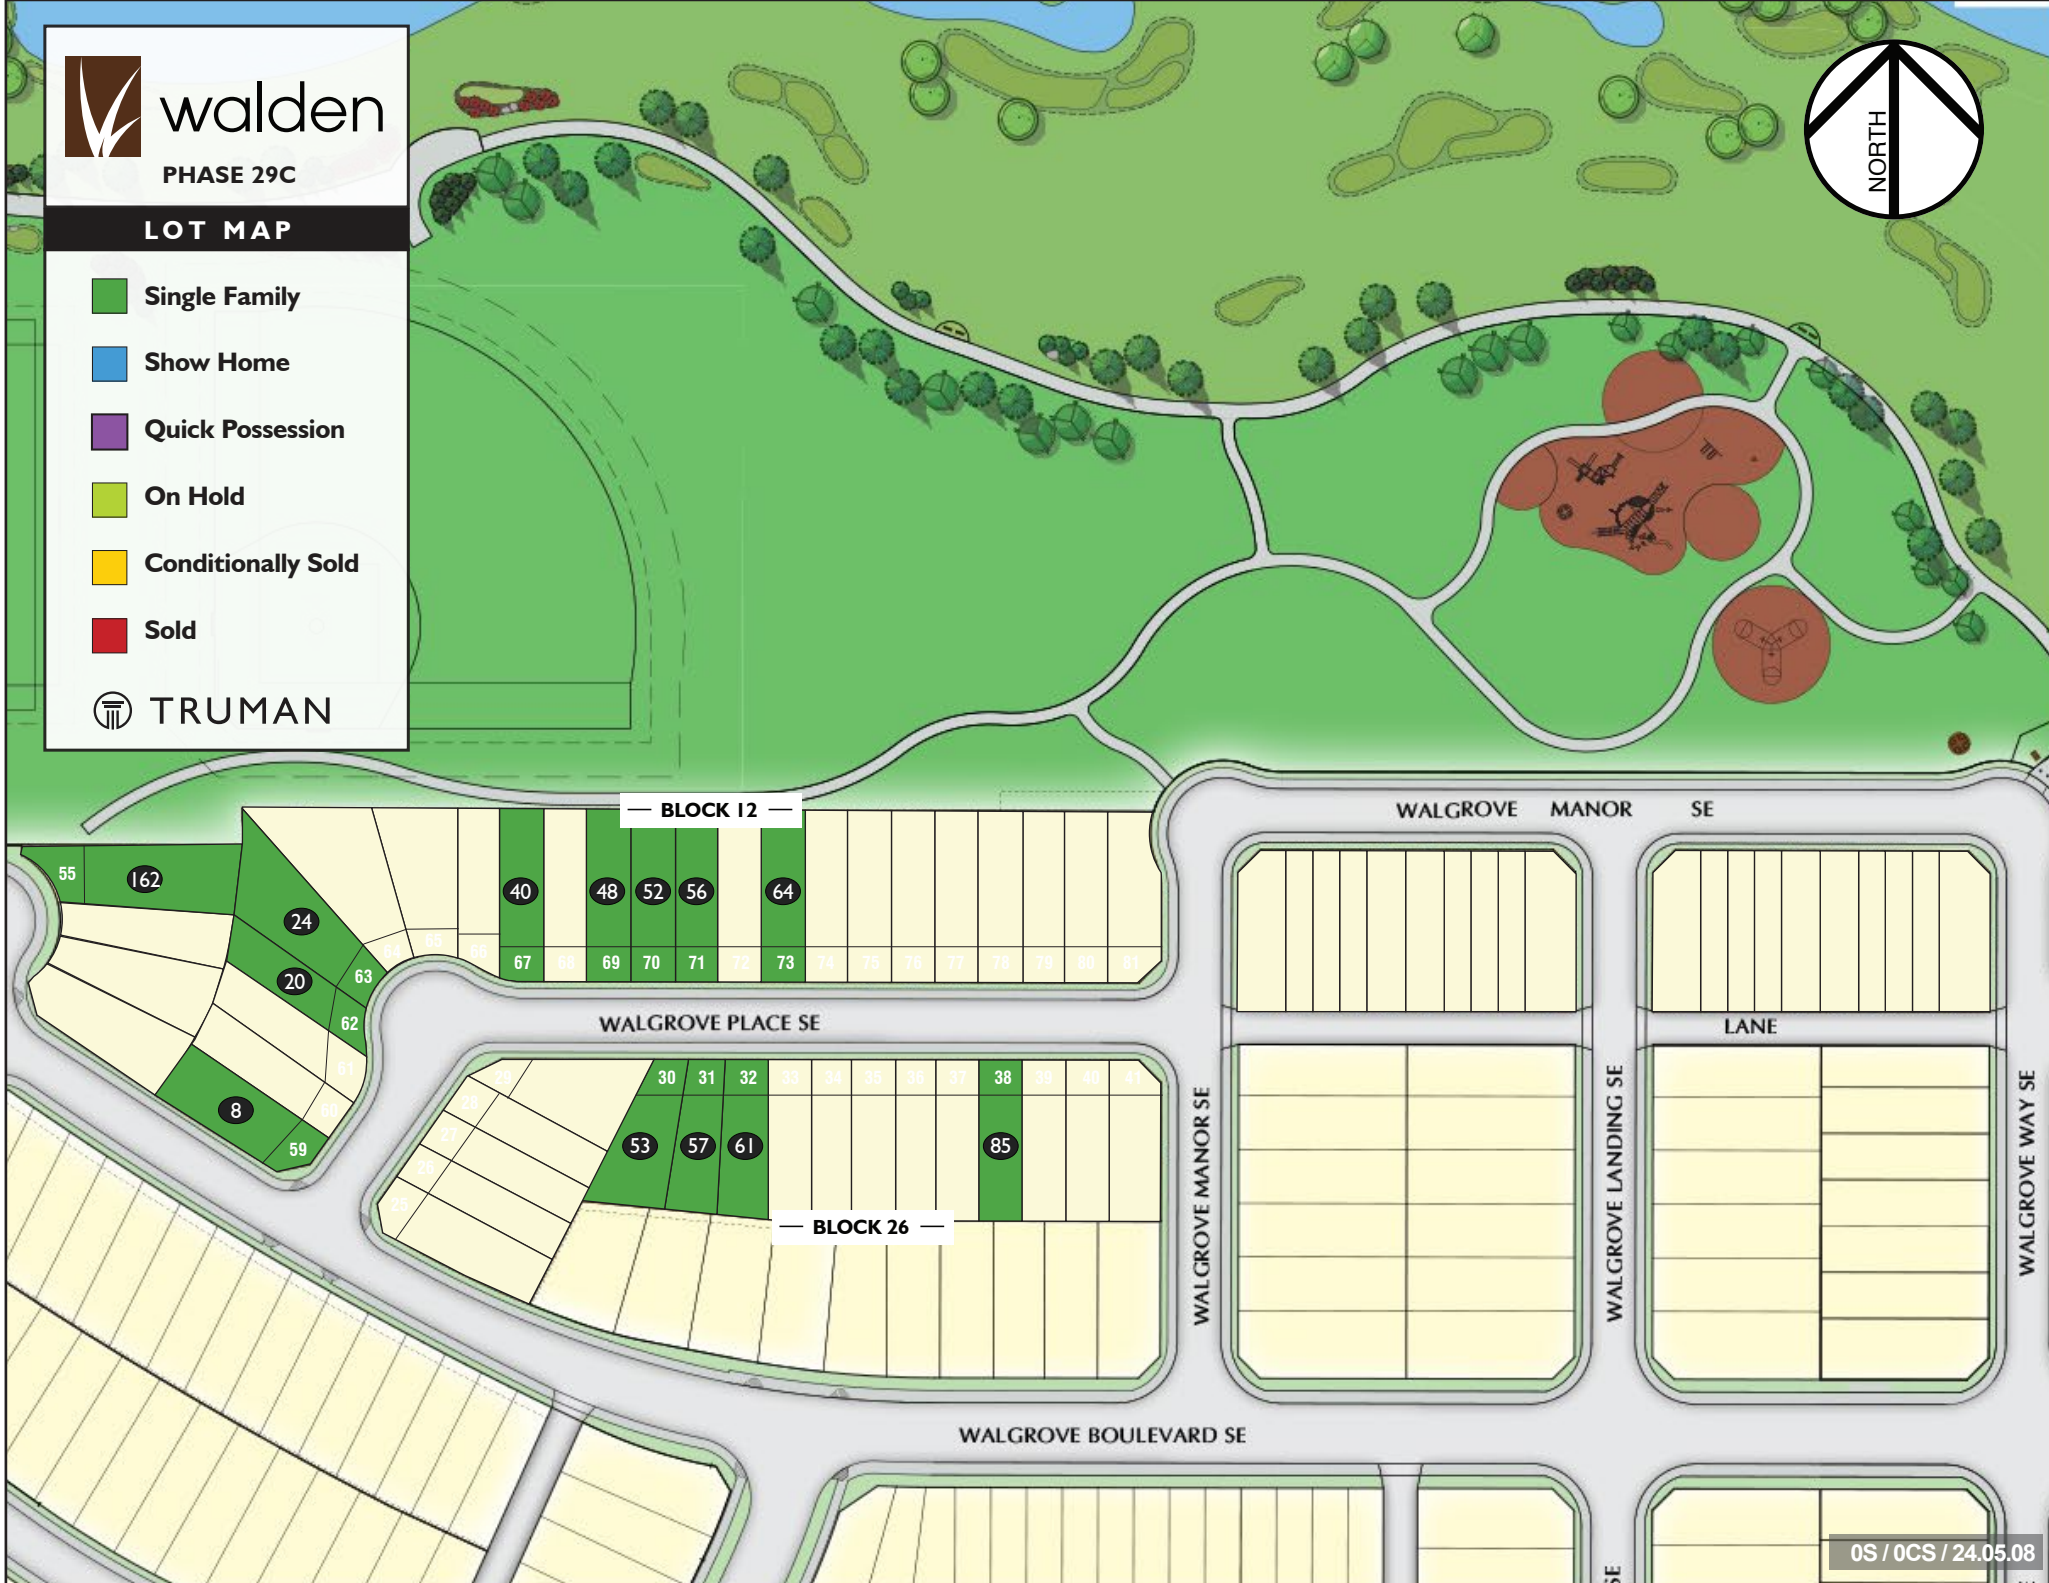

walden

PHASE 29C

LOT MAP

- Single Family
- Show Home
- Quick Possession
- On Hold
- Conditionally Sold
- Sold

— BLOCK 12 —

— BLOCK 26 —

WALGROVE MANOR SE

WALGROVE PLACE SE

WALGROVE BOULEVARD SE

WALGROVE MANOR SE

WALGROVE LANDING SE

WALGROVE WAY SE

LANE