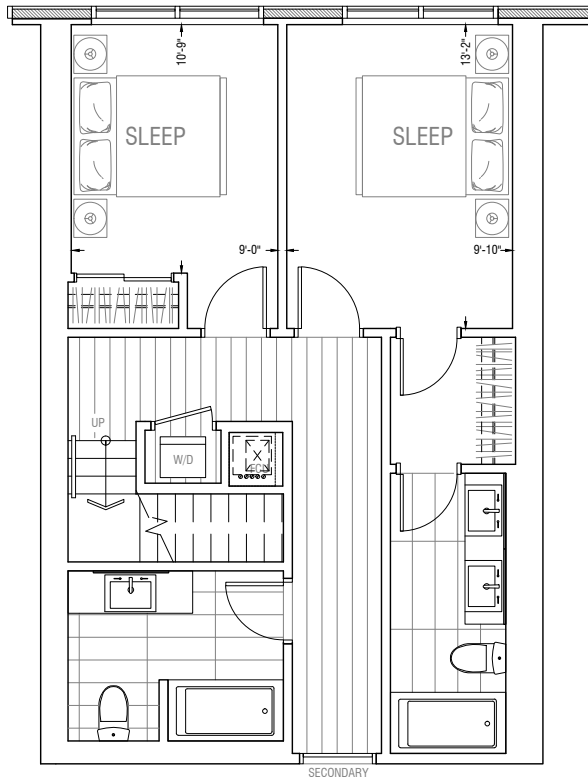

PLAN

2

SKY-TOWN

±1,175 SQ. FT.
INTERIOR

±120 SQ. FT.
BALCONY

2 BED

2.5 BATH

frontier
kensington

Upper Level

Lower Level
(Mezzanine)