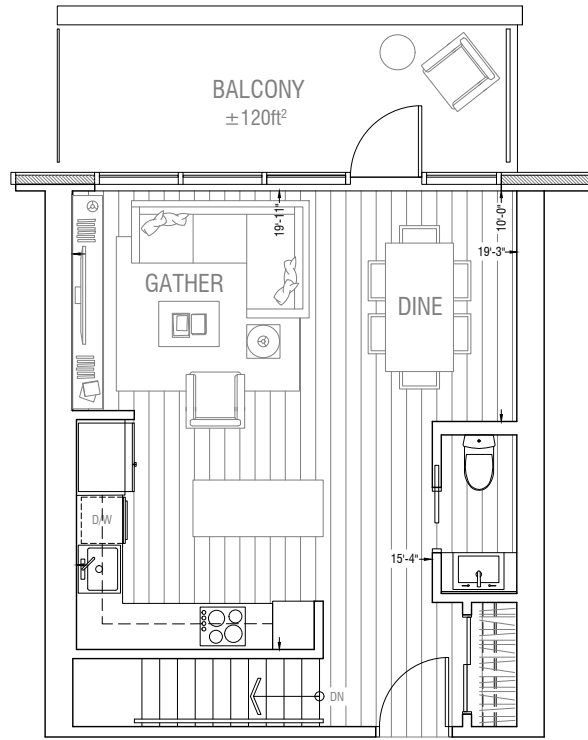

PLAN

2

SKY-TOWN

±1,175 SQ. FT.
INTERIOR

±120 SQ. FT.
BALCONY

2 BED

2.5 BATH

frontier
kensington

Upper Level

Lower Level
(Mezzanine)