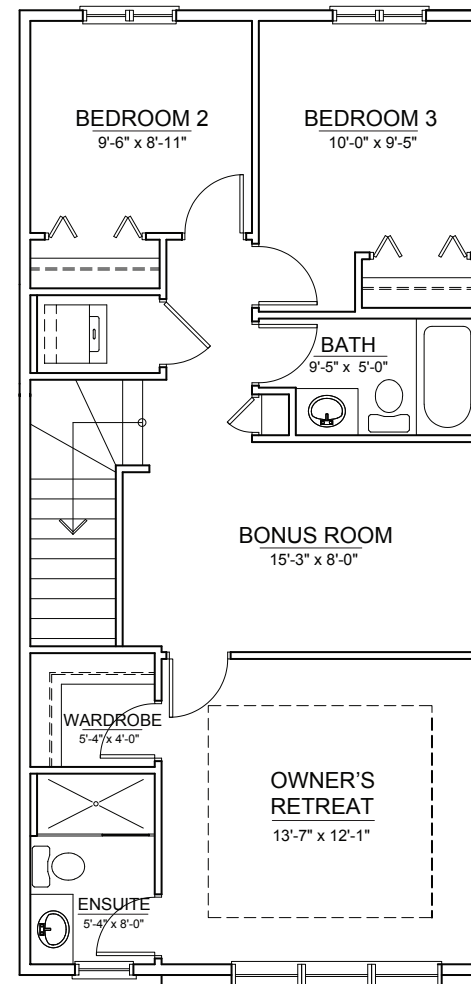

STREET TOWN - FLOOR PLAN

±1,547 SQ.FT. / 3 BED / 2.5 BATH

Street Towns

CHELSEA CHESTERMERE

MAIN FLOOR ±760 SQ. FT.

UPPER FLOOR ±787 SQ. FT.