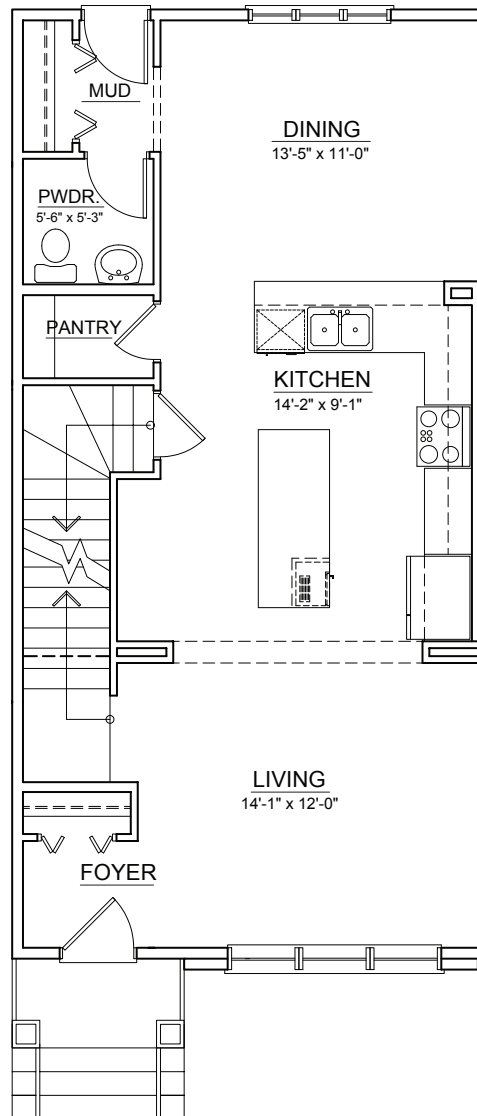

STREET TOWN - FLOOR PLAN

±1,547 SQ.FT. / 3 BED / 2.5 BATH

Street Towns

CHELSEA CHESTERMERE

MAIN FLOOR ±760 SQ. FT.

UPPER FLOOR ±787 SQ. FT.