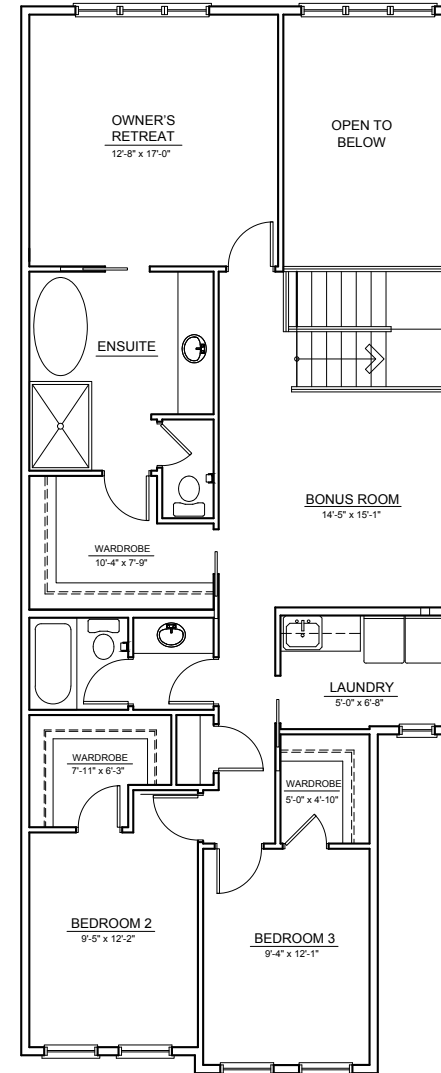

# THE MYSTIC

±2,439 SQ. FT.

MAIN FLOOR ±1,132 SQ.FT.

UPPER FLOOR ±1,307 SQ.FT.