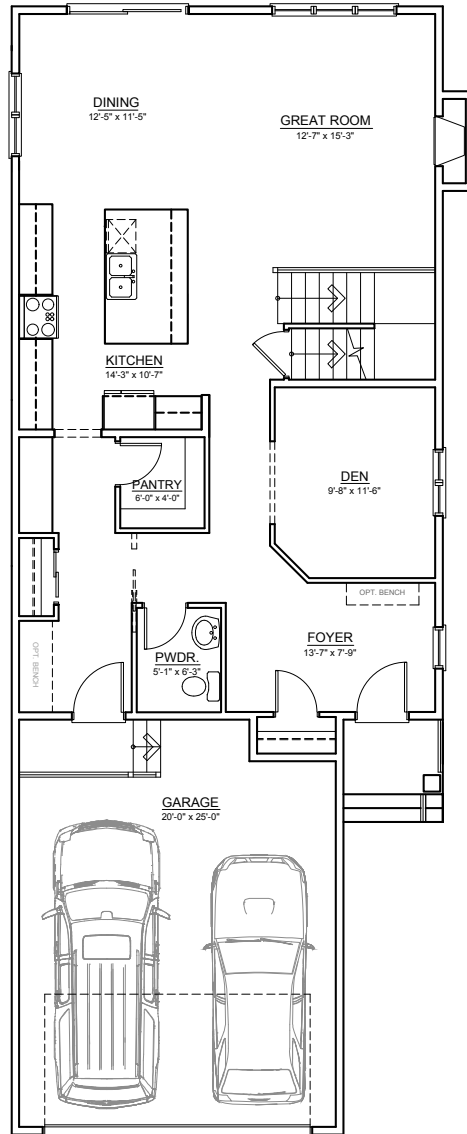

# THE MYSTIC

±2,439 SQ. FT.

MAIN FLOOR ±1,132 SQ.FT.

UPPER FLOOR ±1,307 SQ.FT.