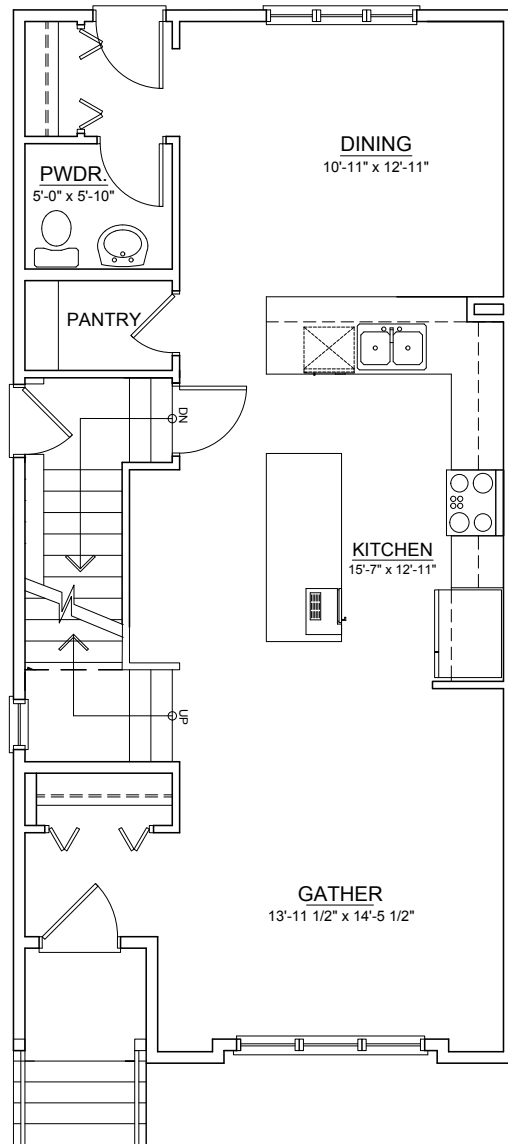

7522, 202 AVENUE

TOTAL LIVING ± 1,676 SQ. FT.

MAIN FLOOR ± 811 SQ. FT.

UPPER FLOOR ± 865 SQ. FT.