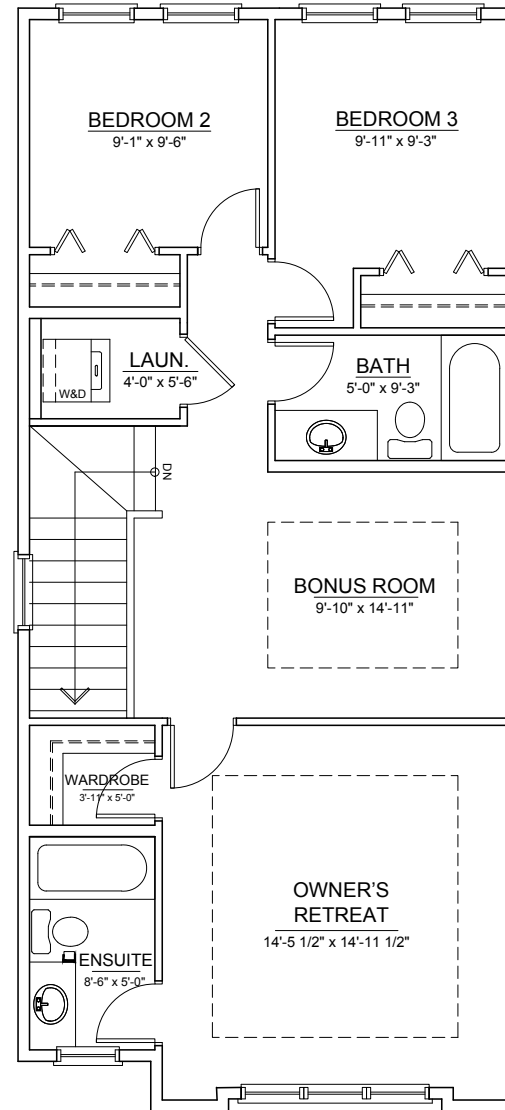

7522, 202 AVENUE

TOTAL LIVING ± 1,676 SQ. FT.

MAIN FLOOR ± 811 SQ. FT.

UPPER FLOOR ± 865 SQ. FT.