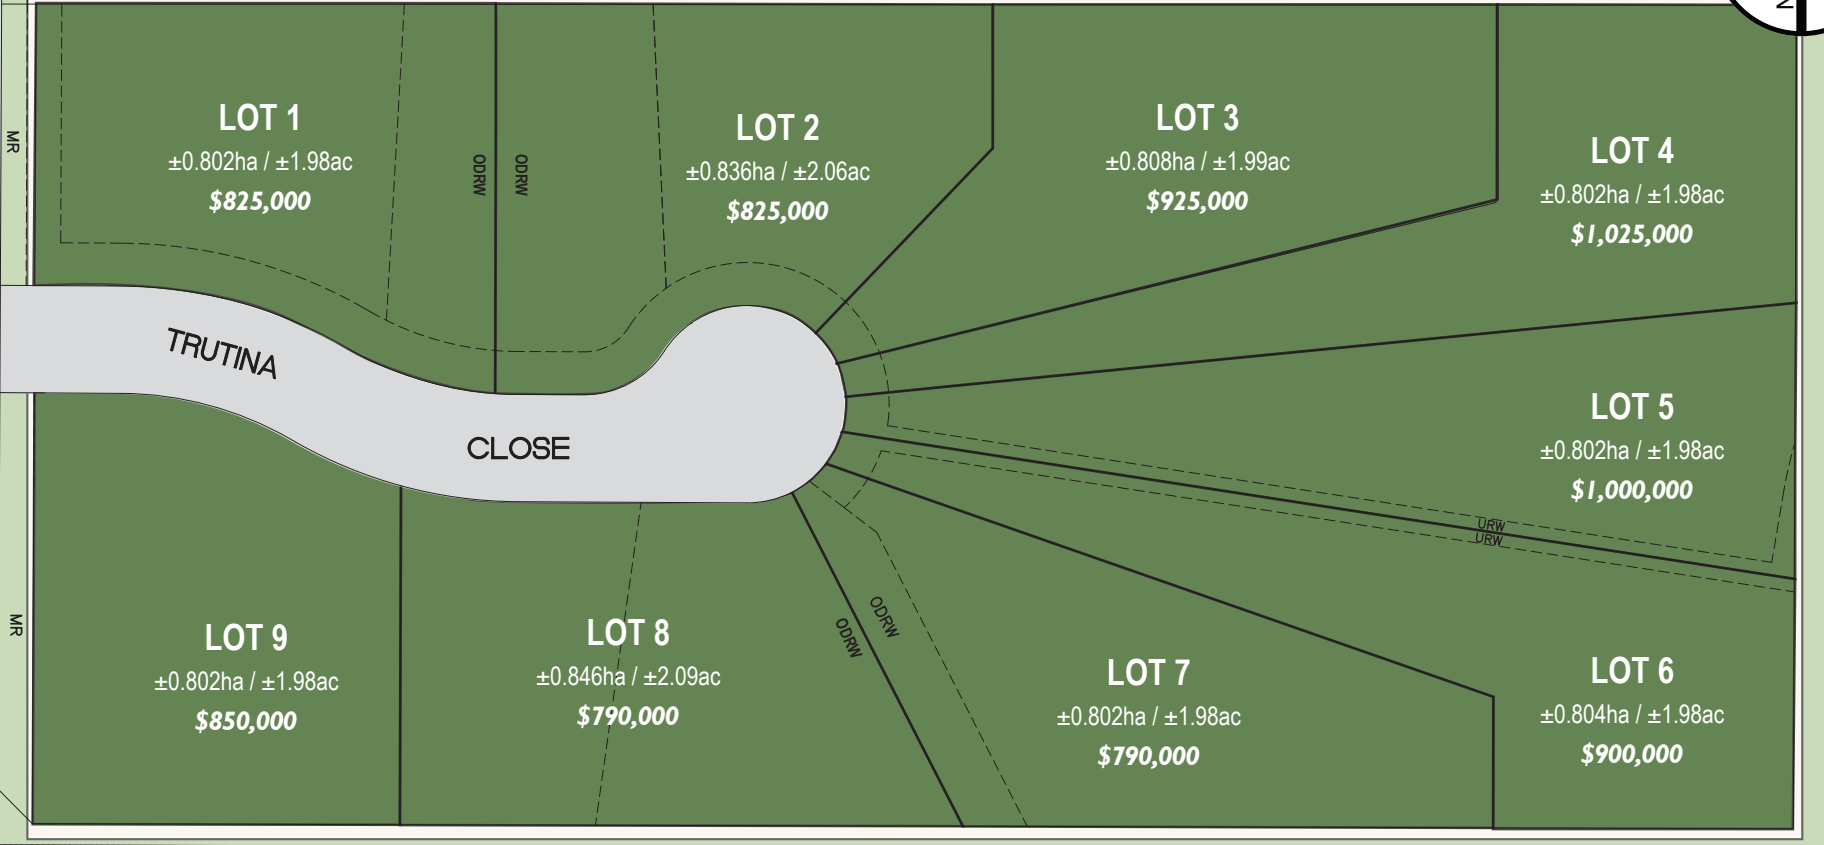

# TIMBERSTONE *Ridge*

HORIZON VIEW ROAD

ESCARPMENT DRIVE

SPRINGBANK ROAD

## LOT INFORMATION

 Available Lot

 Sold

 TRUMAN