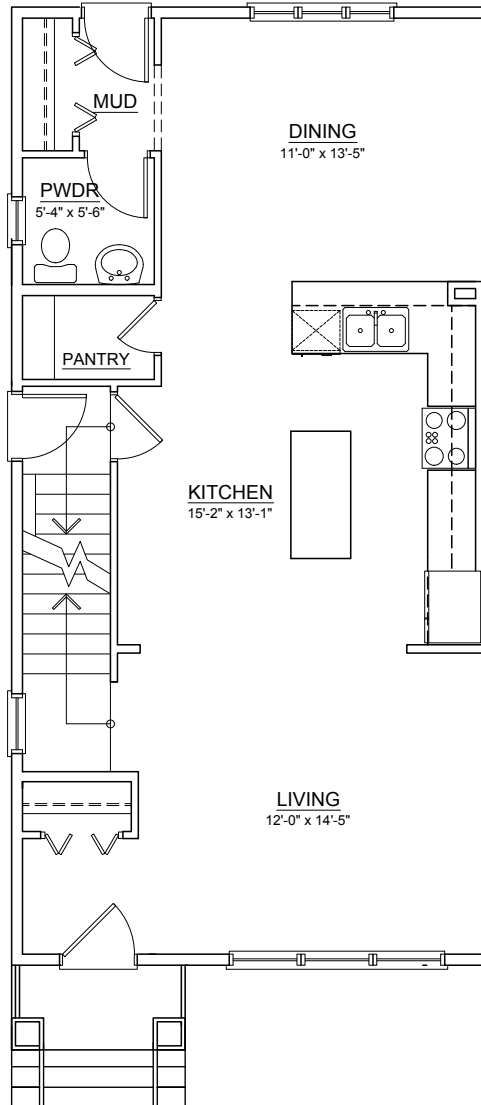

109 CREEKSTONE DR

TOTAL LIVING ± 1,630 SQ. FT.

MAIN FLOOR
± 770 SQ. FT.

UPPER FLOOR
± 860 SQ. FT.