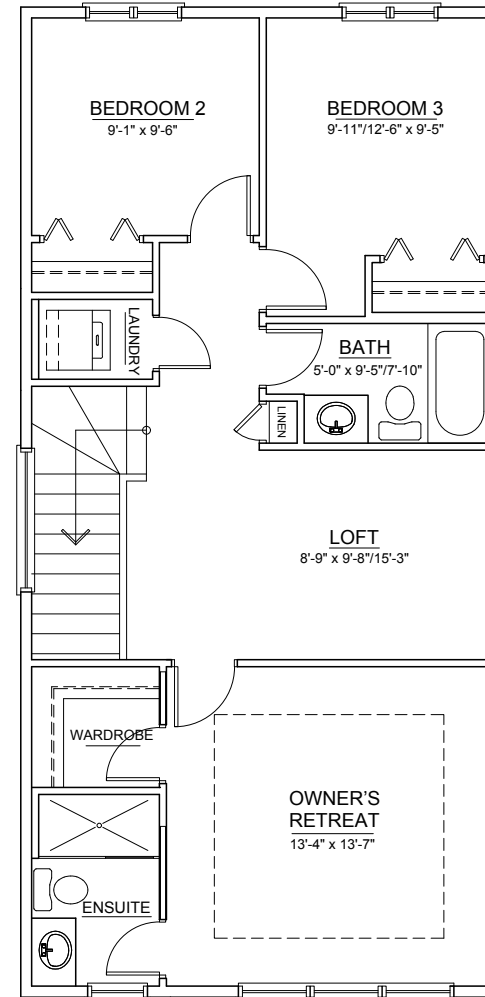

109 CREEKSTONE DR

TOTAL LIVING ± 1,630 SQ. FT.

MAIN FLOOR
± 770 SQ. FT.

UPPER FLOOR
± 860 SQ. FT.