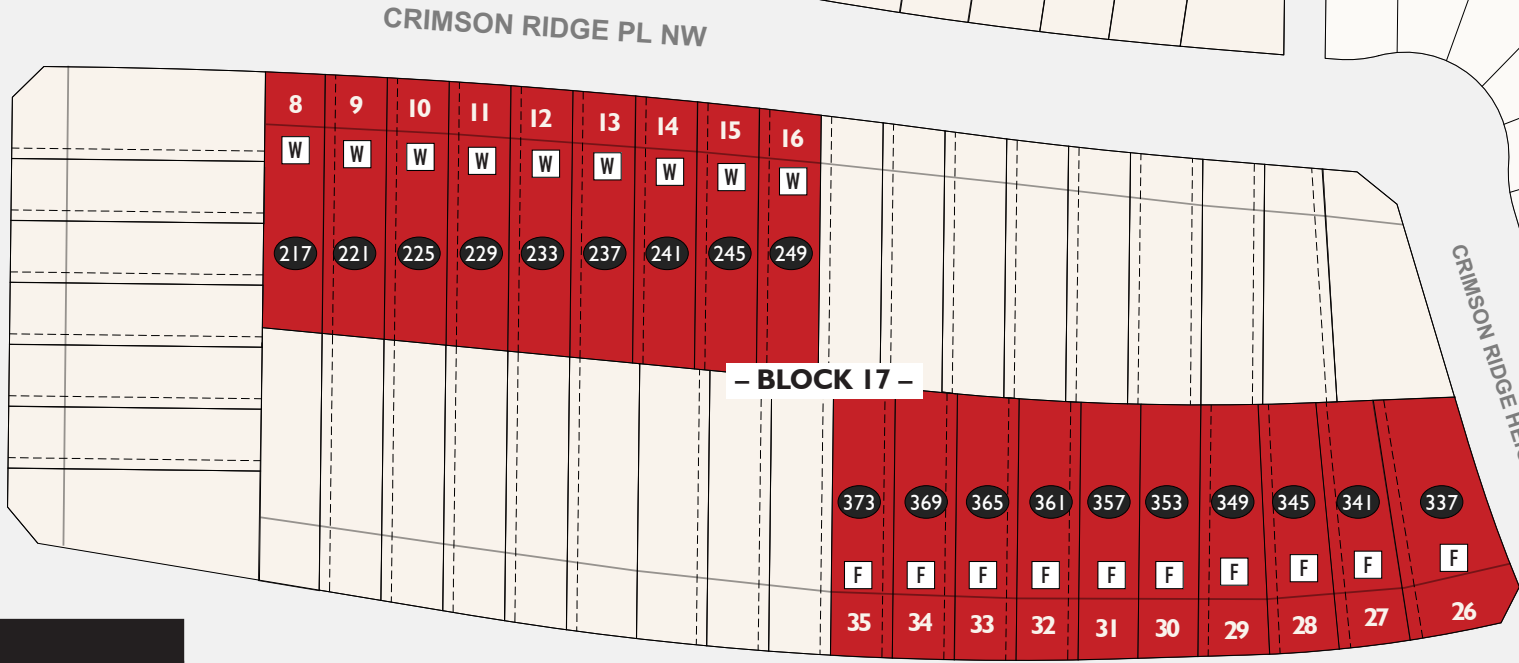

- BLOCK 16 -

CRIMSON RIDGE COVE NW

CRIMSON RIDGE PL NW

FUTURE DEVELOPMENT

NOSE HILL DRIVE NW

**LOT MAP**

Traditional Lot	Spec Home
Zero Lot	On Hold
Show Home	Conditionally Sold
Lot Type	Sold

BF - Back to Front  
 F - Flat  
 W - Walk-Out

# CRIMSON Ridge

**LOT MAP**

	Traditional Lot		Spec Home
	Zero Lot		On Hold
	Show Home		Conditionally Sold
	Sold		

**Lot Type**

BF - Back to Front  
 F - Flat  
 W - Walk-Out