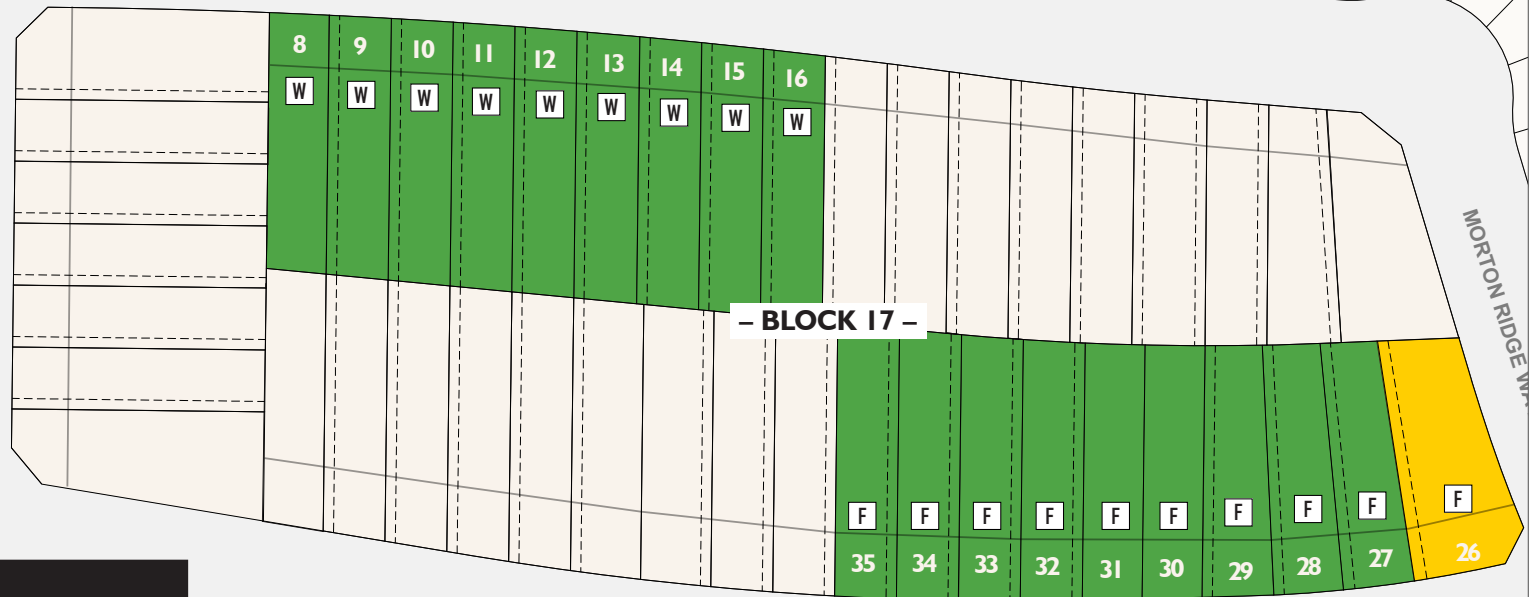

- BLOCK 16 -

MORTON RIDGE WAY NW

FUTURE DEVELOPMENT

NOSE HILL DRIVE NW

LOT MAP

Traditional Lot	Quick Possession
Zero Lot	On Hold
Show Home	Conditionally Sold
Lot Type BF - Back to Front F - Flat W - Walk-Out	Sold

- BLOCK 16 -

- BLOCK 16 -

MORTON RIDGE WAY NW

- BLOCK 17 -

MORTON RIDGE WAY NW

LOT MAP

- Traditional Lot
- Zero Lot
- Show Home
- BF Lot Type
 BF - Back to Front
 F - Flat
 W - Walk-Out
- Quick Possession
- On Hold
- Conditionally Sold
- Sold