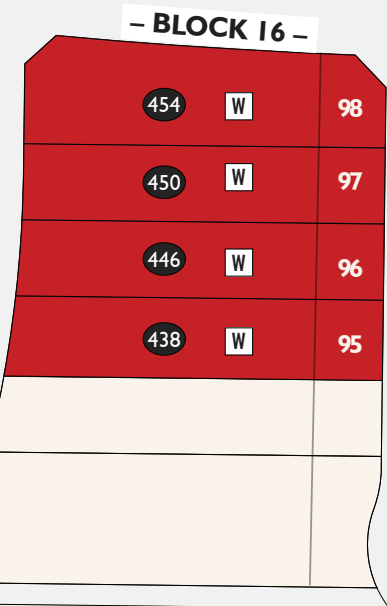

- BLOCK 16 -

CRIMSON RIDGE COVE NW

CRIMSON RIDGE PL NW

FUTURE DEVELOPMENT

NOSE HILL DRIVE NW

**LOT MAP**

Traditional Lot	Spec Home
Zero Lot	On Hold
Show Home	Conditionally Sold
Lot Type	Sold

BF - Back to Front  
 F - Flat  
 W - Walk-Out

# CRIMSON Ridge

**LOT MAP**

	Traditional Lot		Spec Home
	Zero Lot		On Hold
	Show Home		Conditionally Sold
	Sold		

**Lot Type**

BF - Back to Front  
 F - Flat  
 W - Walk-Out