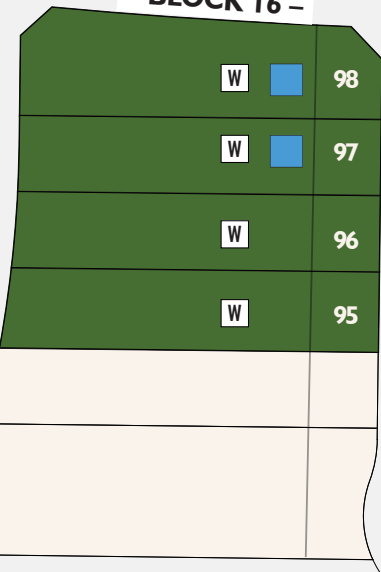

- BLOCK 16 -

MORTON RIDGE WAY NW

FUTURE DEVELOPMENT

NOSE HILL DRIVE NW

LOT MAP

Traditional Lot	Quick Possession
Zero Lot	On Hold
Show Home	Conditionally Sold
Lot Type BF - Back to Front F - Flat W - Walk-Out	Sold

- BLOCK 16 -

- BLOCK 16 -

MORTON RIDGE WAY NW

- BLOCK 17 -

MORTON RIDGE WAY NW

LOT MAP

- Traditional Lot
- Zero Lot
- Show Home
- BF Lot Type
 BF - Back to Front
 F - Flat
 W - Walk-Out
- Quick Possession
- On Hold
- Conditionally Sold
- Sold