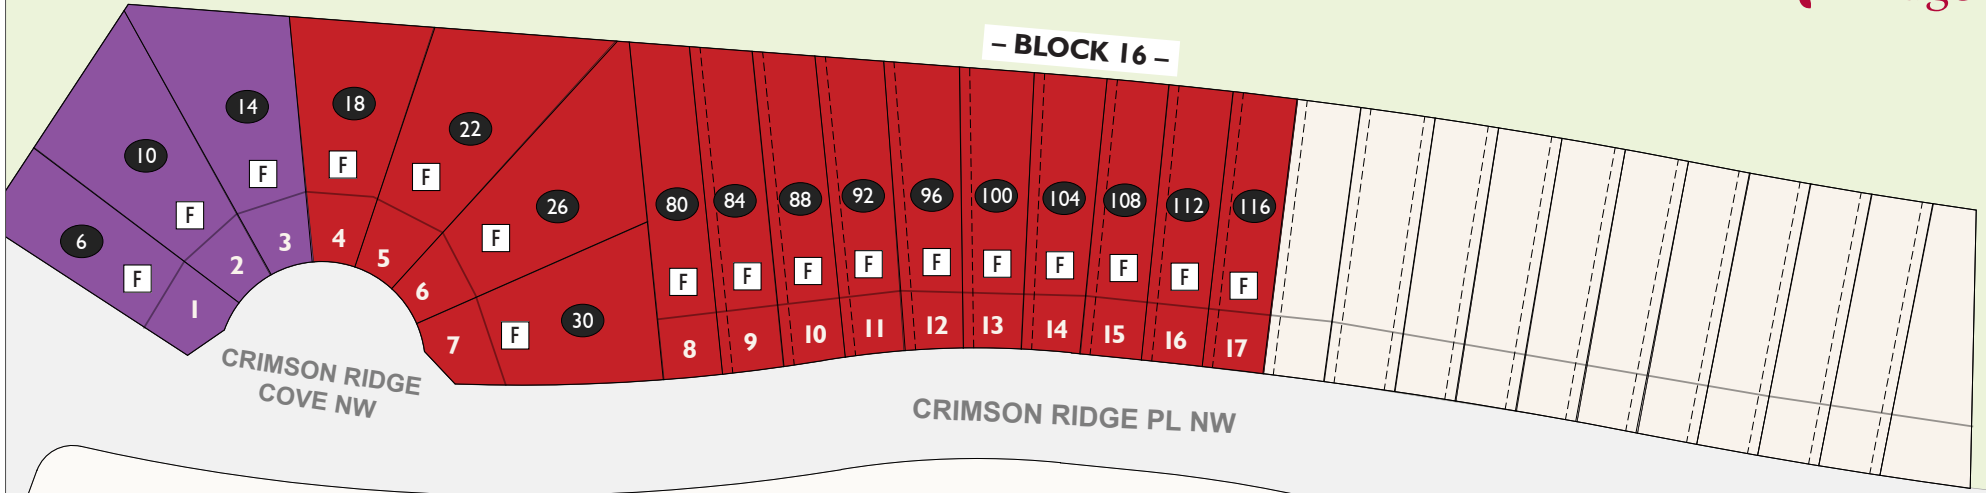

- BLOCK 16 -

CRIMSON RIDGE COVE NW

CRIMSON RIDGE PL NW

FUTURE DEVELOPMENT

NOSE HILL DRIVE NW

**LOT MAP**

Traditional Lot	Spec Home
Zero Lot	On Hold
Show Home	Conditionally Sold
Lot Type	Sold

BF - Back to Front  
 F - Flat  
 W - Walk-Out

# CRIMSON Ridge

**LOT MAP**

	Traditional Lot		Spec Home
	Zero Lot		On Hold
	Show Home		Conditionally Sold
	Sold		

**Lot Type**

BF - Back to Front  
 F - Flat  
 W - Walk-Out