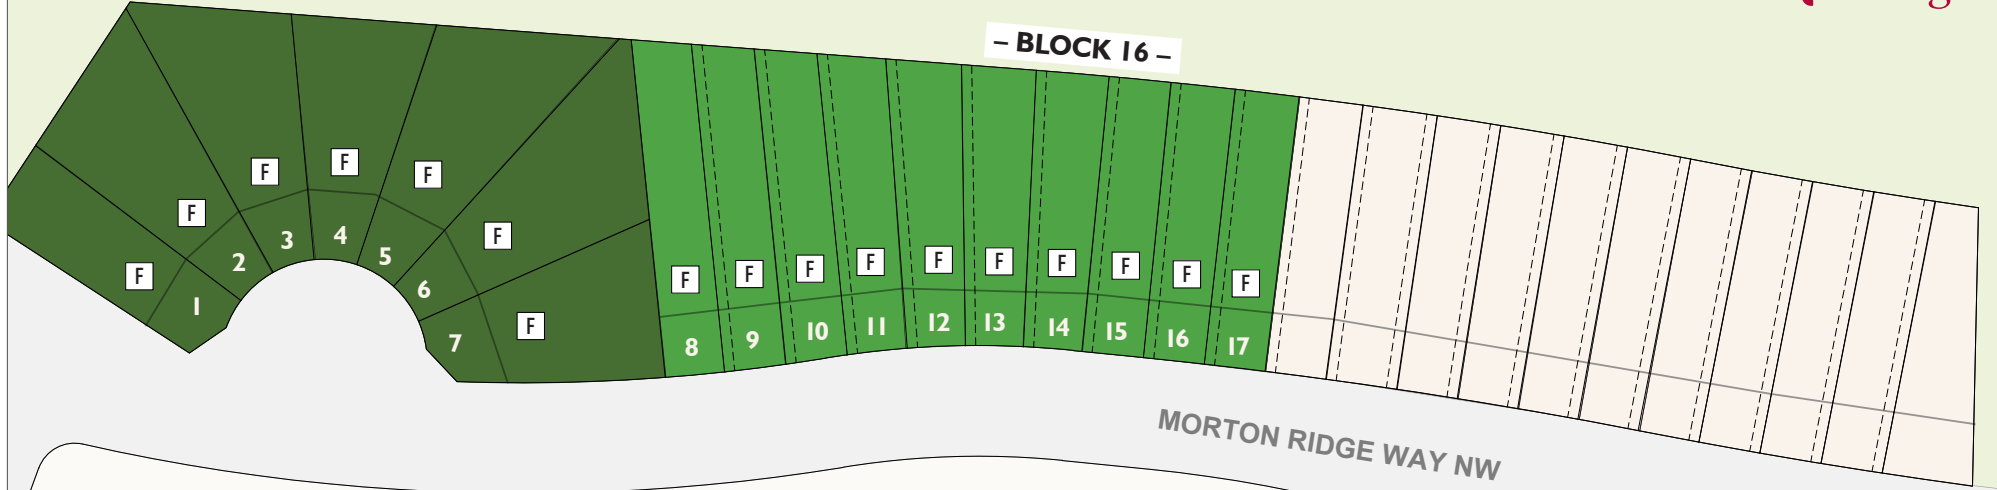

- BLOCK 16 -

MORTON RIDGE WAY NW

FUTURE DEVELOPMENT

NOSE HILL DRIVE NW

LOT MAP

Traditional Lot	Quick Possession
Zero Lot	On Hold
Show Home	Conditionally Sold
Lot Type BF - Back to Front F - Flat W - Walk-Out	Sold

- BLOCK 16 -

- BLOCK 16 -

MORTON RIDGE WAY NW

- BLOCK 17 -

MORTON RIDGE WAY NW

LOT MAP

- Traditional Lot
- Zero Lot
- Show Home
- BF Lot Type
 BF - Back to Front
 F - Flat
 W - Walk-Out
- Quick Possession
- On Hold
- Conditionally Sold
- Sold