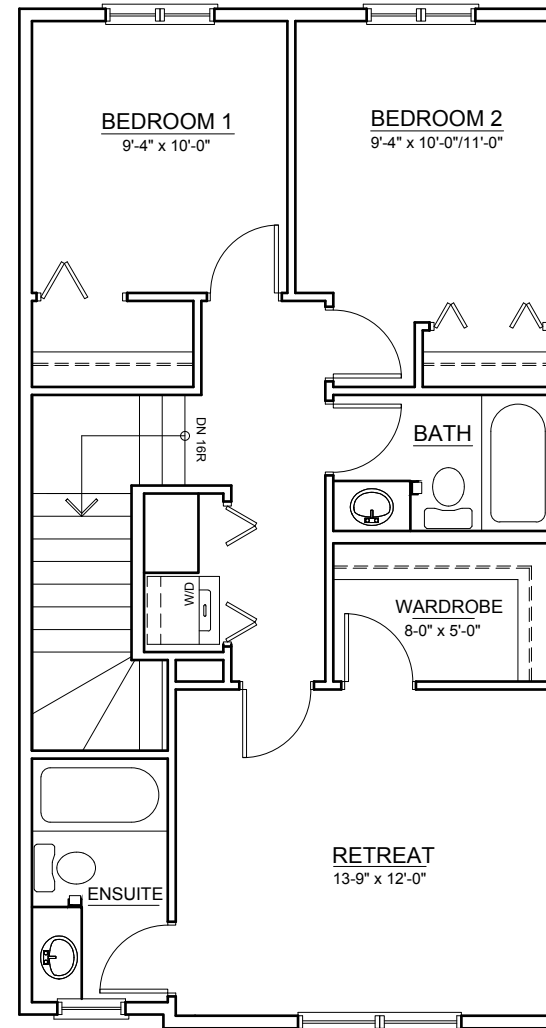

TOTAL LIVING ±1,461 SQ. FT.

MAIN FLOOR ±714 SQ. FT.

UPPER FLOOR ±747 SQ. FT.