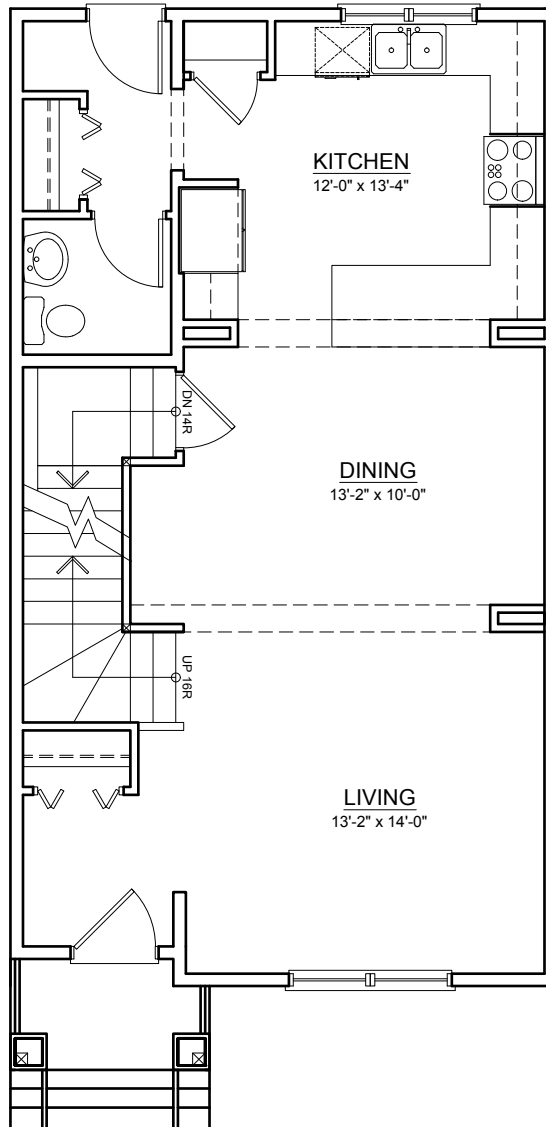

TOTAL LIVING ±1,461 SQ. FT.

MAIN FLOOR ±714 SQ. FT.

UPPER FLOOR ±747 SQ. FT.