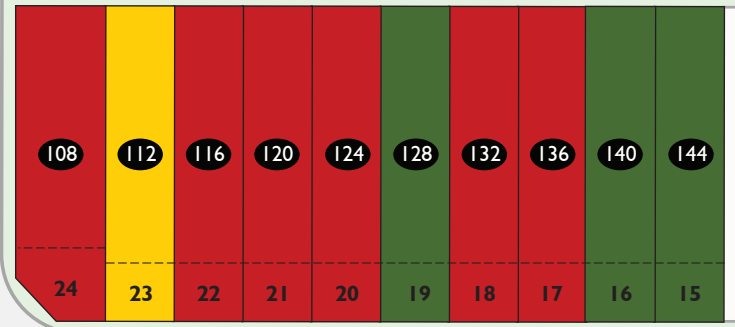

WALGROVE BLVD SE

WALCREST WAY SE

— BLOCK 6 —

WALCREST BLVD SE

WALCREST WAY SE

WALCREST WAY SE

ADDRESS MAP

- Duplex Lot
- Show Home
- Quick Possession
- Conditionally Sold
- Sold

LANE