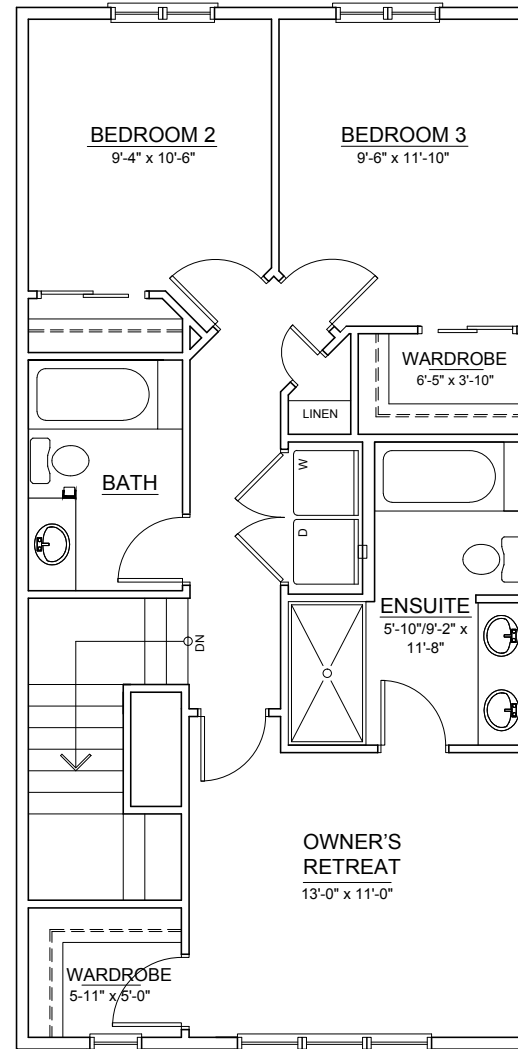

THE OLIVE II

± 1,600 SQ. FT.

MAIN FLOOR ±795 SQ.FT.

UPPER FLOOR ±805 SQ.FT.

THE OLIVE II

MAIN FLOOR OPTION 2
±790 SQ.FT.

UPPER FLOOR OPTION 2
±860 SQ.FT.