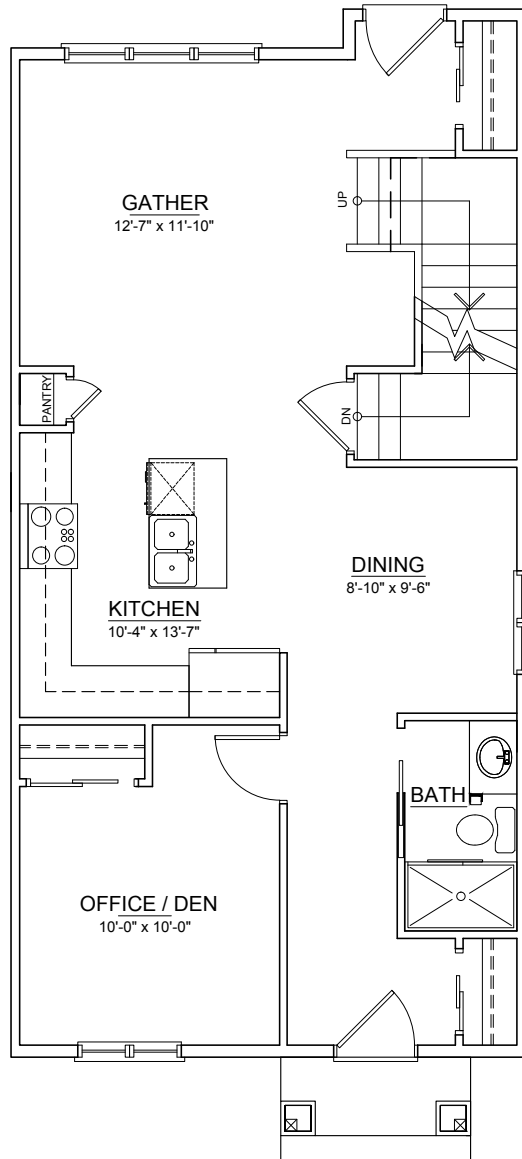

THE OLIVE II

± 1,600 SQ. FT.

MAIN FLOOR ±795 SQ.FT.

UPPER FLOOR ±805 SQ.FT.

THE OLIVE II

MAIN FLOOR OPTION 2
±790 SQ.FT.

UPPER FLOOR OPTION 2
±860 SQ.FT.