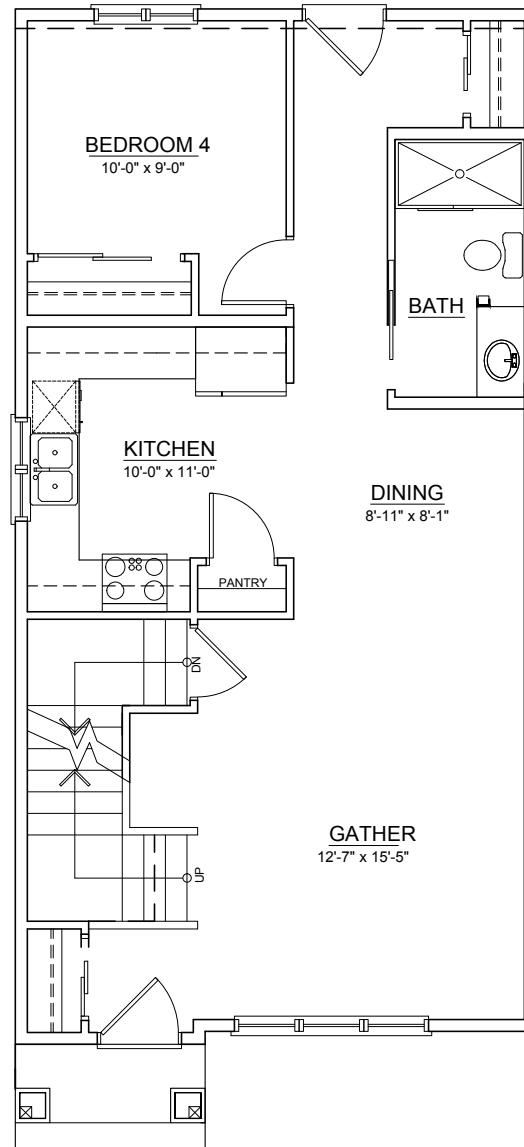

THE OLIVE II

± 1,600 SQ. FT.

MAIN FLOOR ±795 SQ.FT.

UPPER FLOOR ±805 SQ.FT.

THE OLIVE II

MAIN FLOOR OPTION 2
±790 SQ.FT.

UPPER FLOOR OPTION 2
±860 SQ.FT.