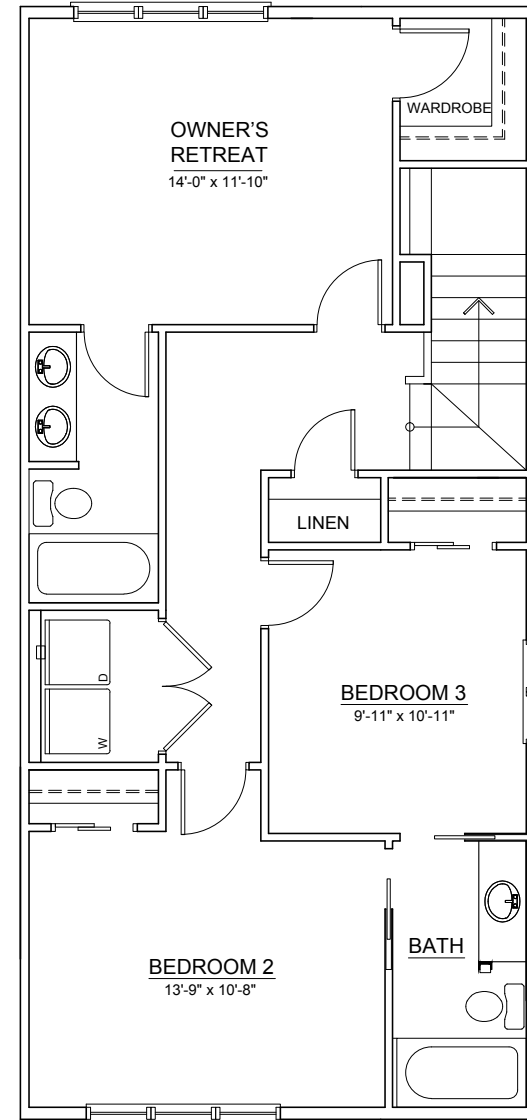

THE OLIVE II

± 1,600 SQ. FT.

MAIN FLOOR ±795 SQ.FT.

UPPER FLOOR ±805 SQ.FT.

THE OLIVE II

MAIN FLOOR OPTION 2
±790 SQ.FT.

UPPER FLOOR OPTION 2
±860 SQ.FT.