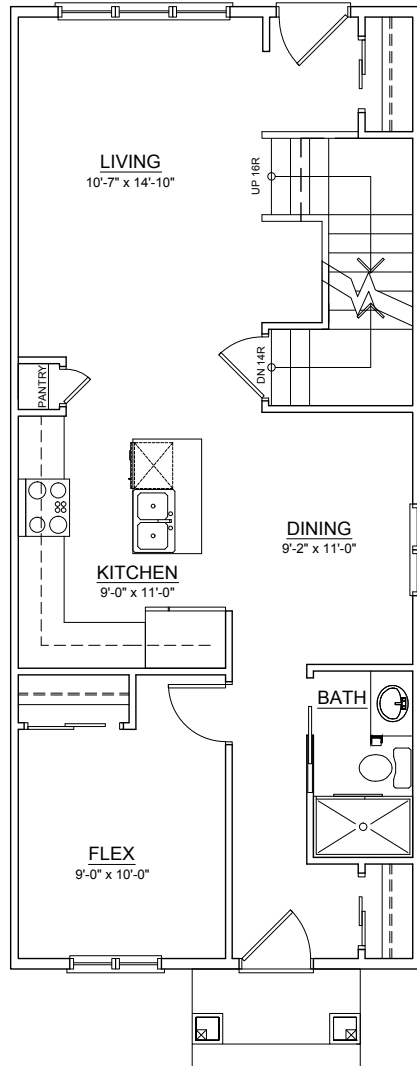

THE AZURE

TOTAL LIVING ± 1,584 SQ. FT.

MAIN FLOOR ± 756 SQ. FT.

UPPER FLOOR ± 828 SQ. FT.