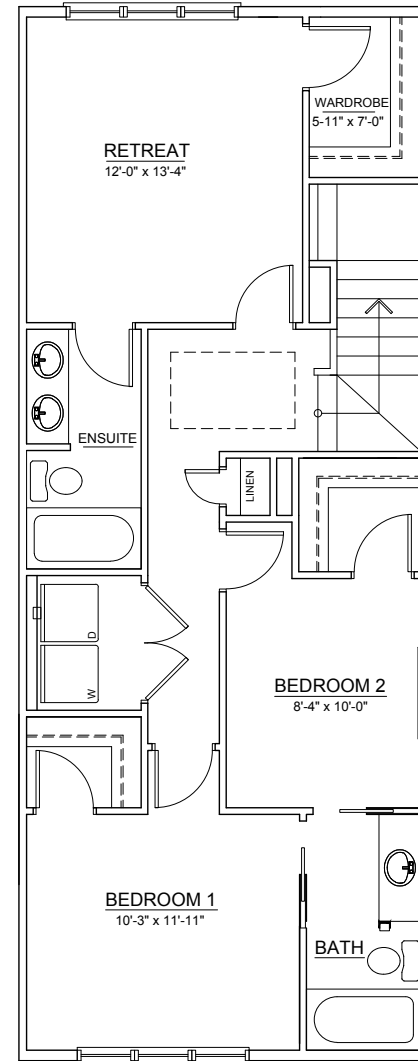

THE AZURE

TOTAL LIVING ± 1,584 SQ. FT.

MAIN FLOOR ± 756 SQ. FT.

UPPER FLOOR ± 828 SQ. FT.