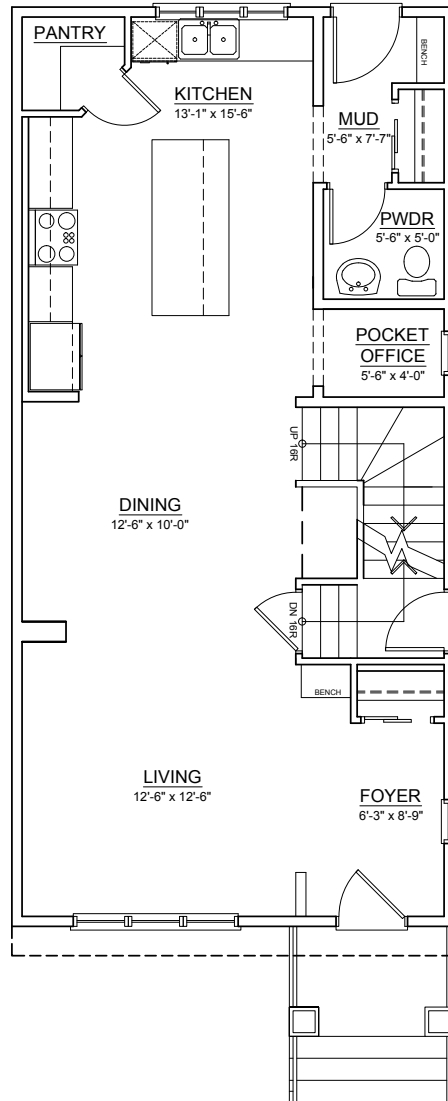

THE FINCH II

TOTAL LIVING ±1,701 SQ. FT.

MAIN FLOOR ±837 SQ. FT.

UPPER FLOOR ±864 SQ. FT.