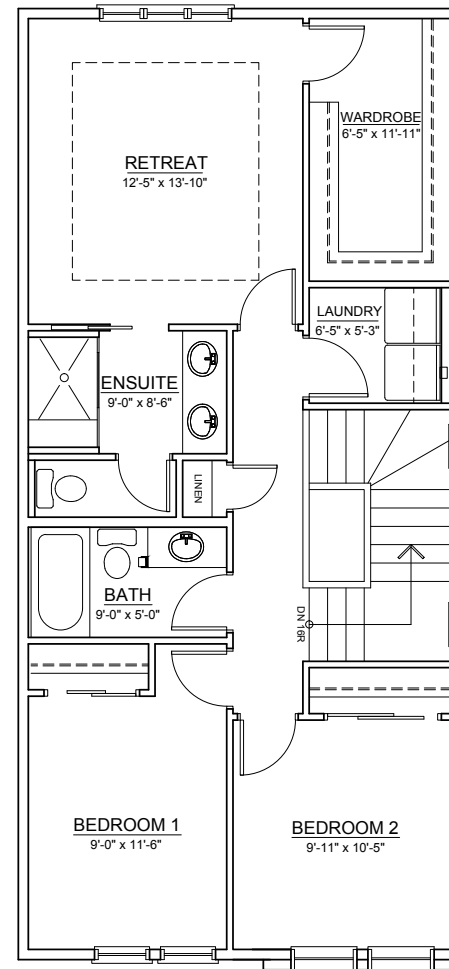

THE FINCH II

TOTAL LIVING ±1,701 SQ. FT.

MAIN FLOOR ±837 SQ. FT.

UPPER FLOOR ±864 SQ. FT.