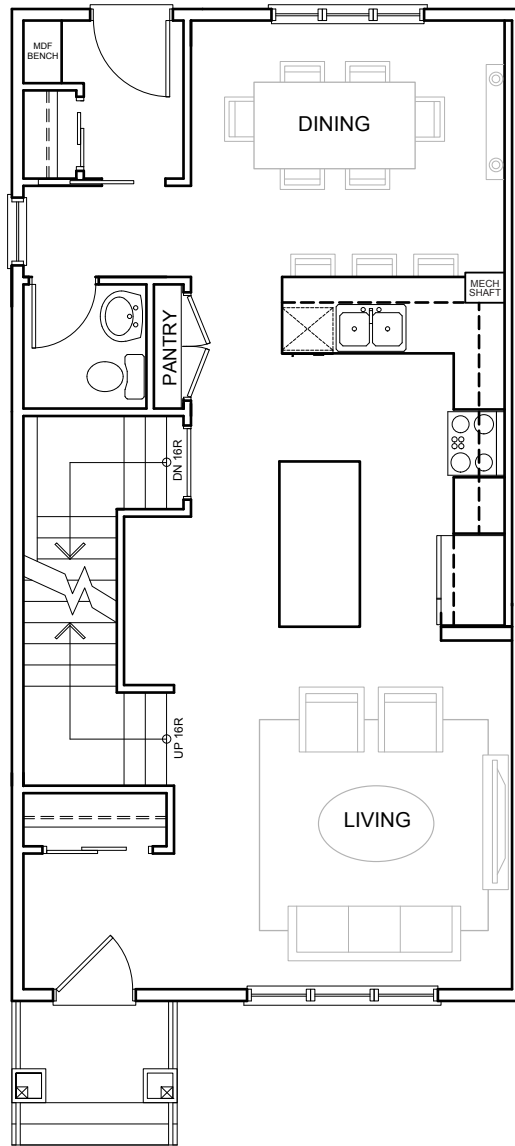

TOTAL LIVING ±1,561 SQ. FT.

MAIN FLOOR ±799 SQ. FT.

UPPER FLOOR ±762 SQ. FT.