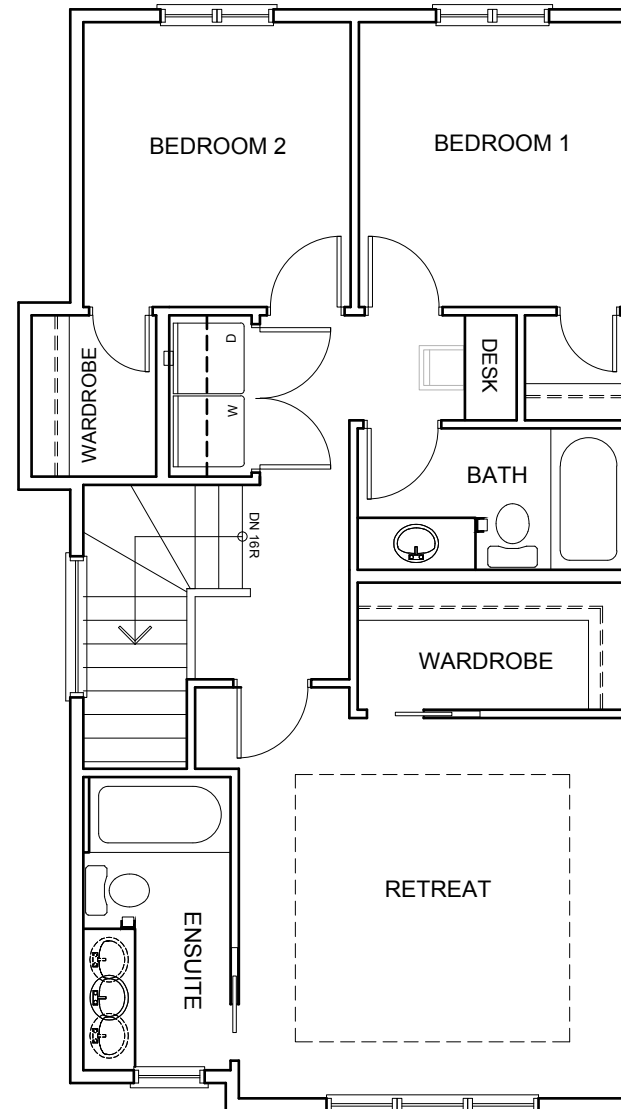

TOTAL LIVING ±1,561 SQ. FT.

MAIN FLOOR ±799 SQ. FT.

UPPER FLOOR ±762 SQ. FT.