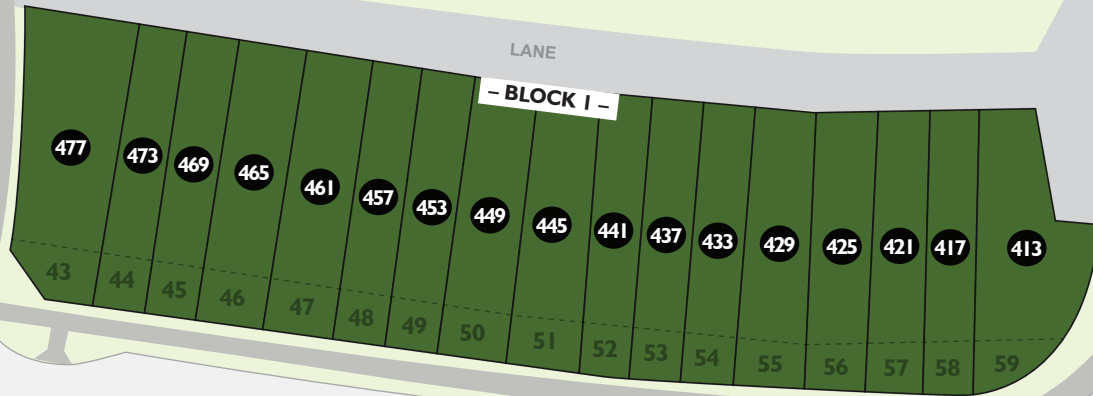

DAWSON HARBOUR HEIGHTS

RAINBOW ROAD

ADDRESS MAP

-  Street Town Lot
-  Showhome
-  Quick Possession
-  On Hold
-  Conditionally Sold
-  Sold