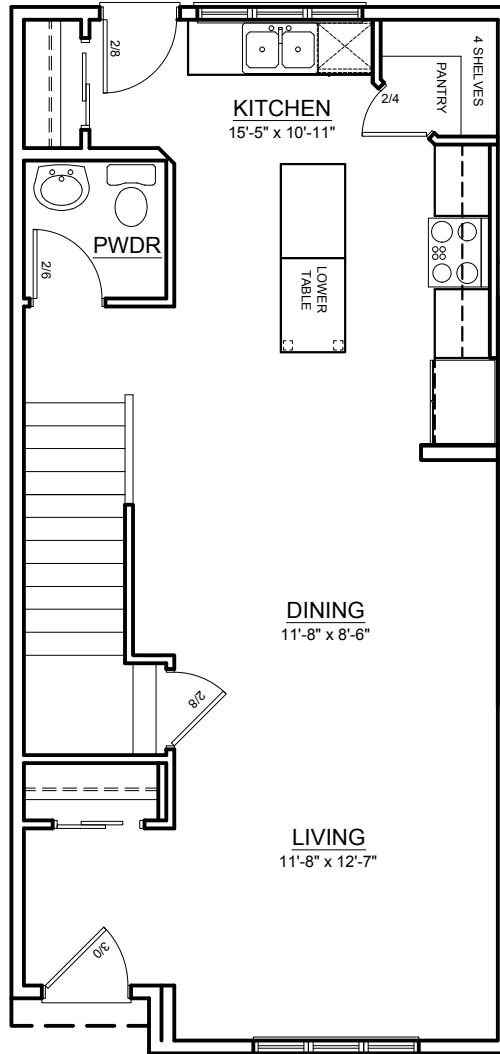

THE GARNET

TOTAL LIVING ±1,415 SQ. FT.

MAIN FLOOR ±674 SQ. FT.

UPPER FLOOR ±741 SQ. FT.

THE GARNET

MAIN FLOOR OPTIONS ±674 SQ. FT.

MAIN FLOOR OPTION 2

MAIN FLOOR OPTION 3