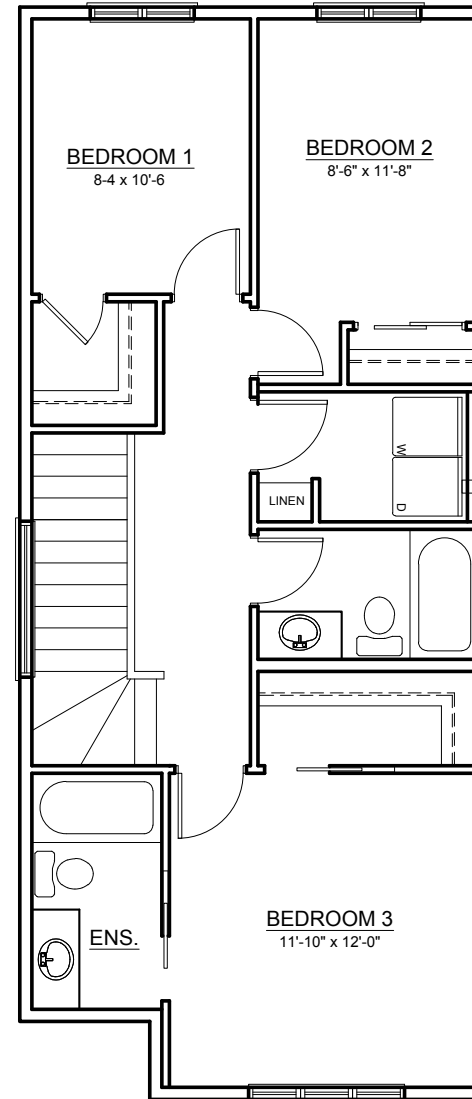

THE GARNET

TOTAL LIVING ±1,415 SQ. FT.

MAIN FLOOR ±674 SQ. FT.

UPPER FLOOR ±741 SQ. FT.

THE GARNET

MAIN FLOOR OPTIONS ±674 SQ. FT.

MAIN FLOOR OPTION 2

MAIN FLOOR OPTION 3