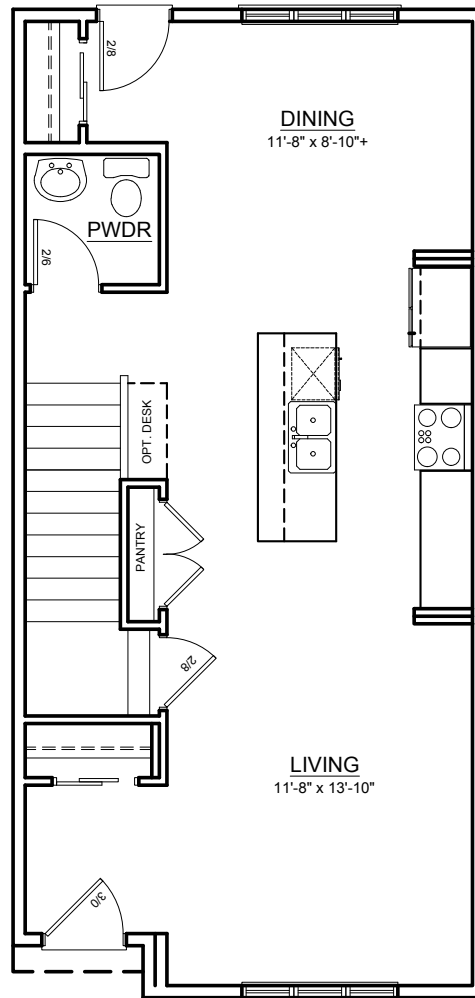

THE GARNET

TOTAL LIVING ±1,415 SQ. FT.

MAIN FLOOR ±674 SQ. FT.

UPPER FLOOR ±741 SQ. FT.

THE GARNET

MAIN FLOOR OPTIONS ±674 SQ. FT.

MAIN FLOOR OPTION 2

MAIN FLOOR OPTION 3