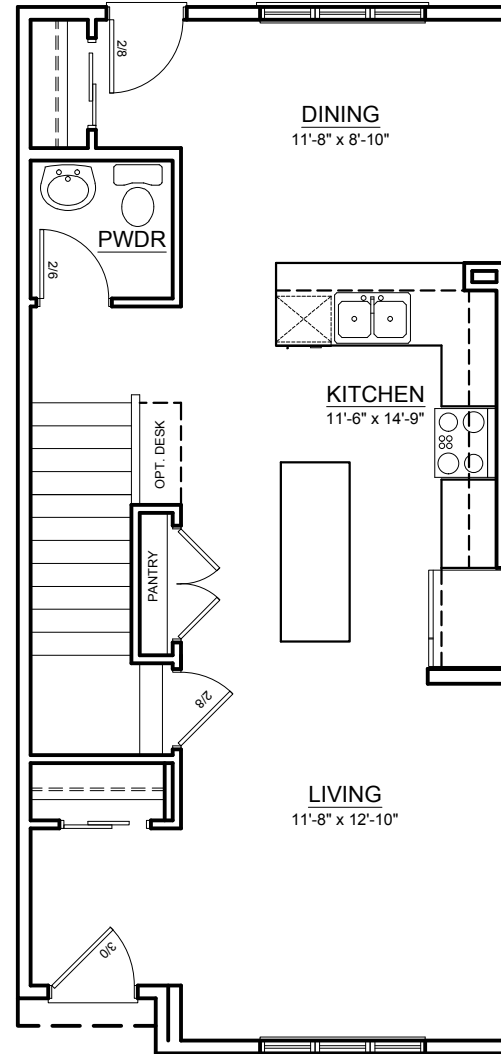

THE GARNET

TOTAL LIVING ±1,415 SQ. FT.

MAIN FLOOR ±674 SQ. FT.

UPPER FLOOR ±741 SQ. FT.

THE GARNET

MAIN FLOOR OPTIONS ±674 SQ. FT.

MAIN FLOOR OPTION 2

MAIN FLOOR OPTION 3