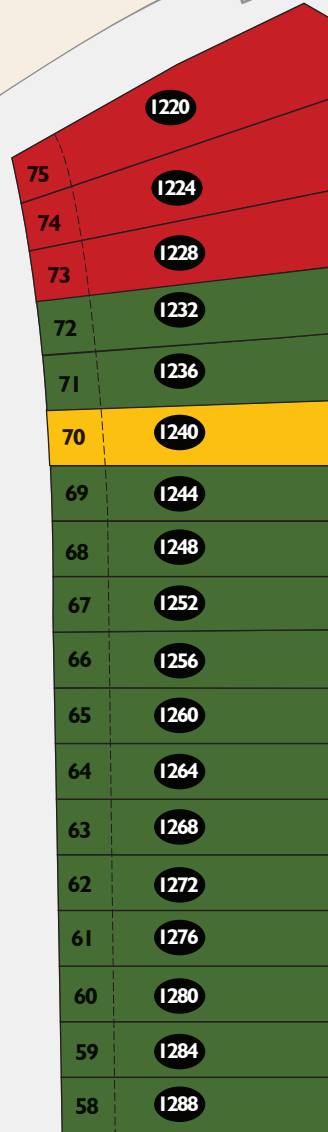

CORNER MEADOWS GARDENS N.E.

LANE

CORNERSTONE WAY N.E.

LANE

CORNER MEADOWS WAY N.E.

ADDRESS MAP

-  Duplex Lot
-  Show Home
-  Quick Possession
-  Conditionally Sold
-  Sold

CORNER MEADOWS ROW N.E.

— BLOCK 20 —