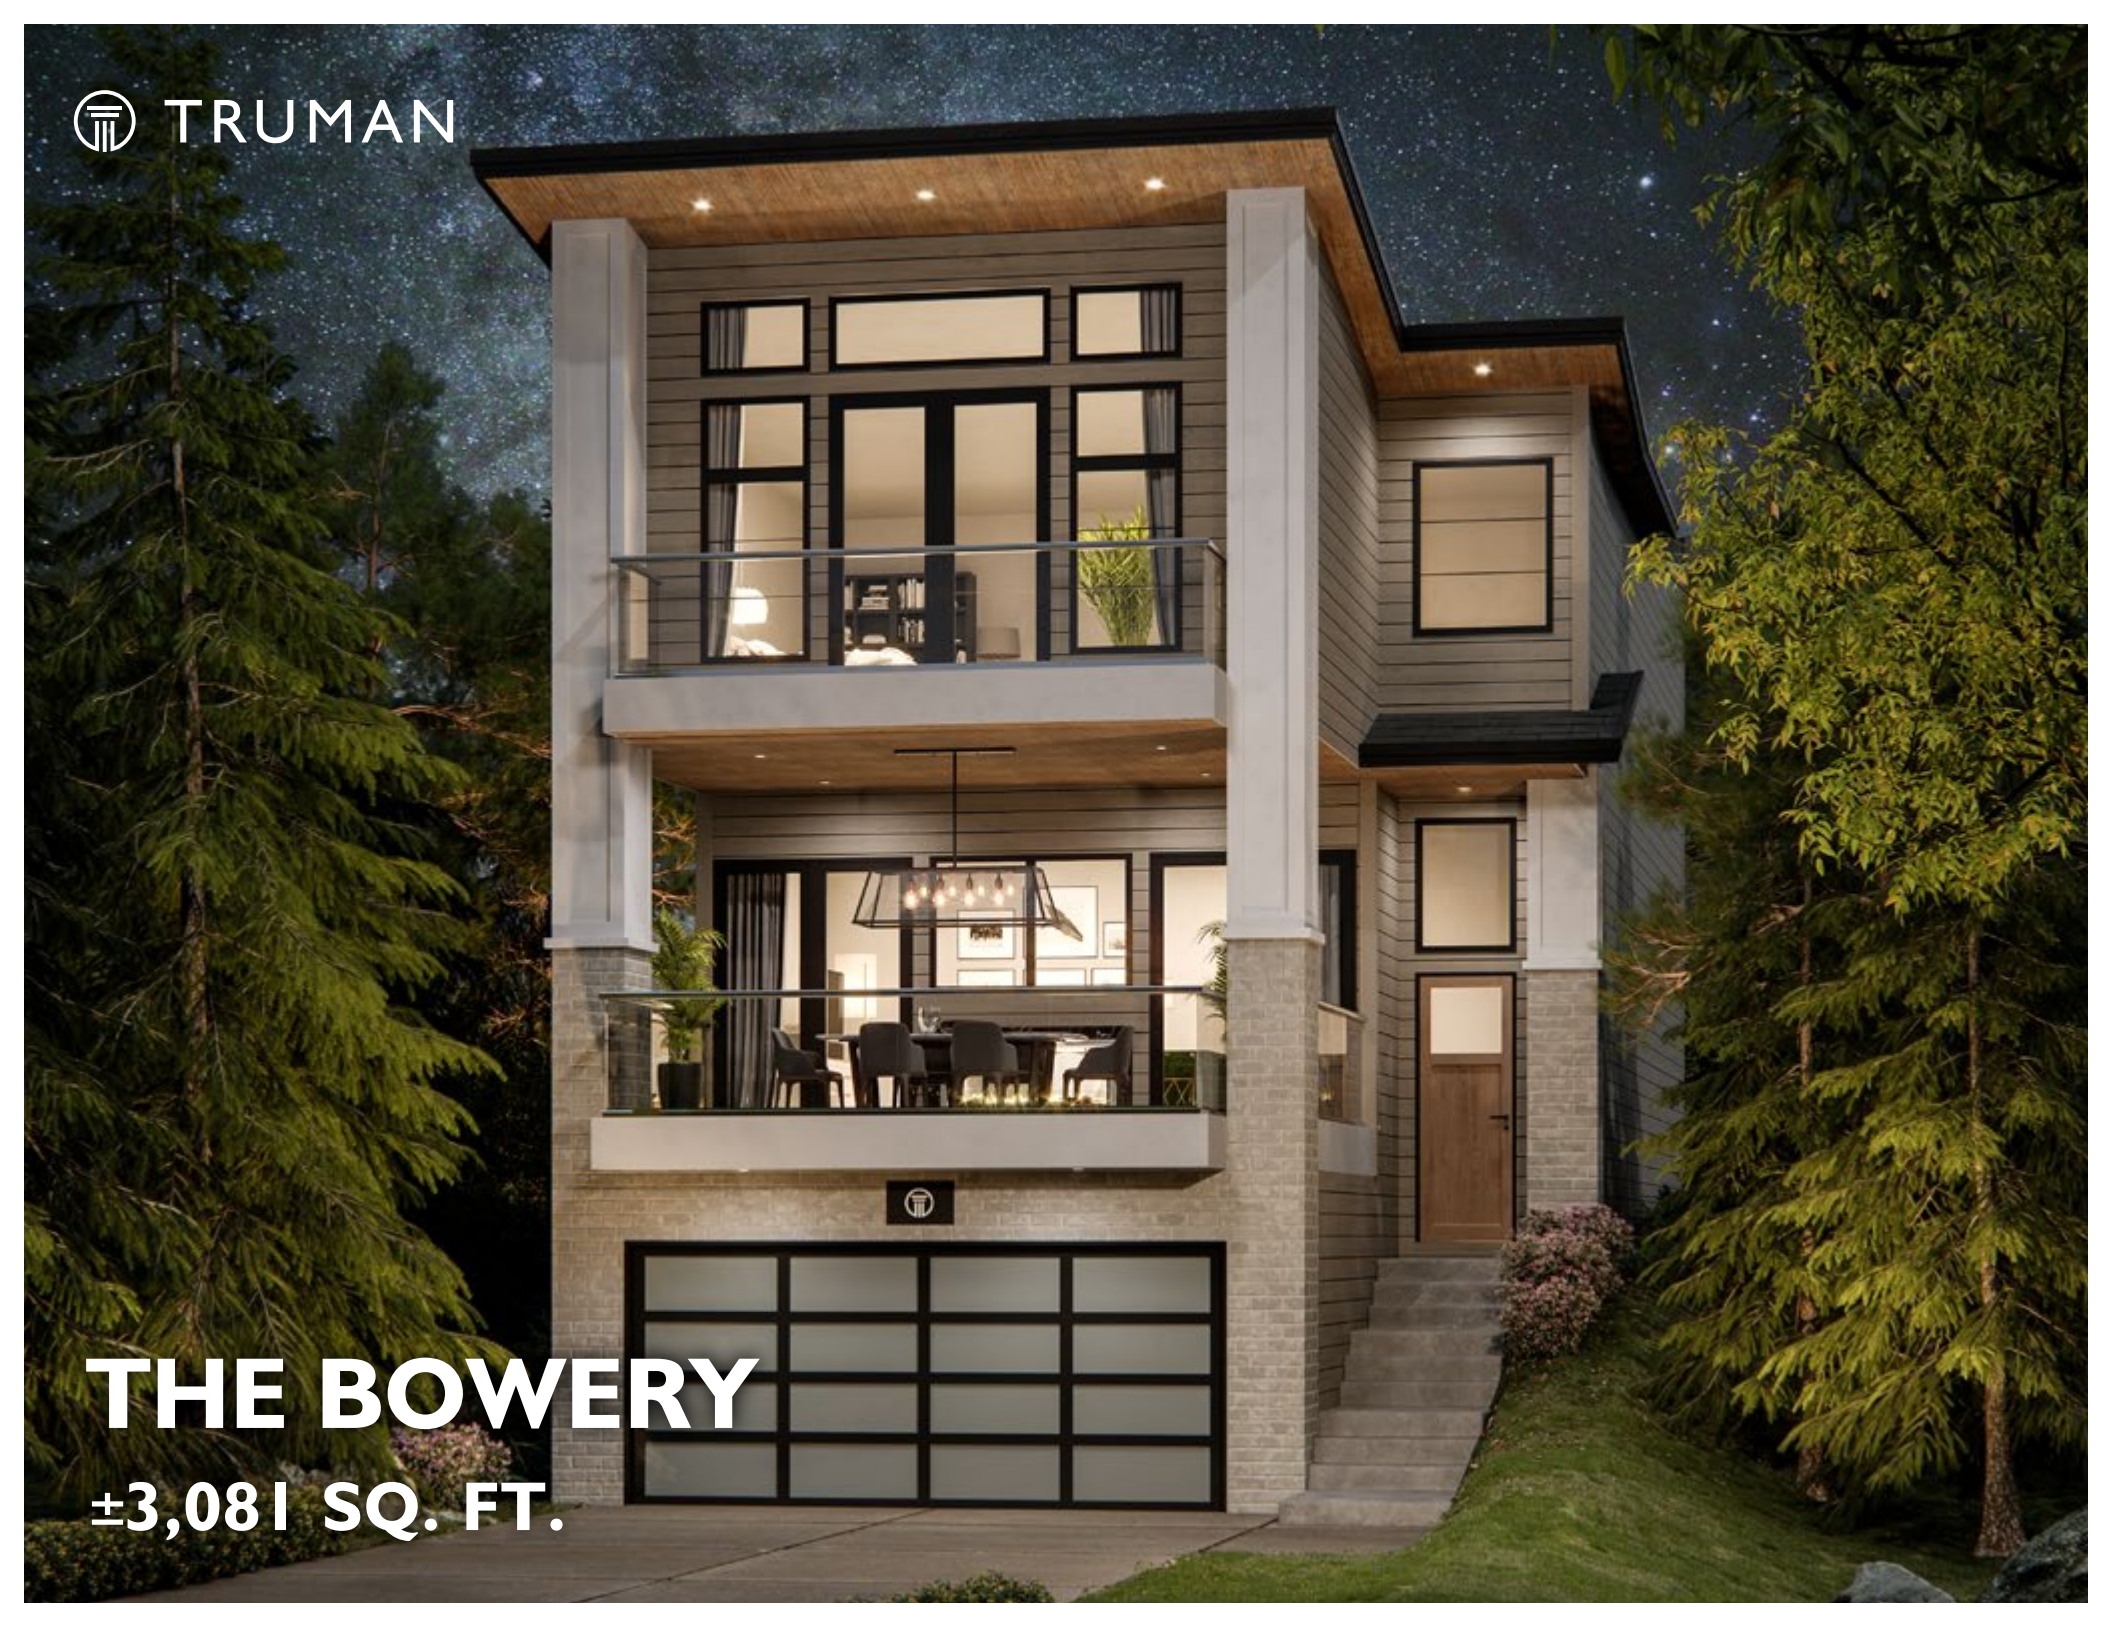

 TRUMAN

THE BOWERY

±3,081 SQ. FT.

THE BOWERY

±2,603 SQ. FT.

MAIN FLOOR ±1,173 SQ. FT.

UPPER FLOOR ±1,430 SQ. FT.

THE BOWERY