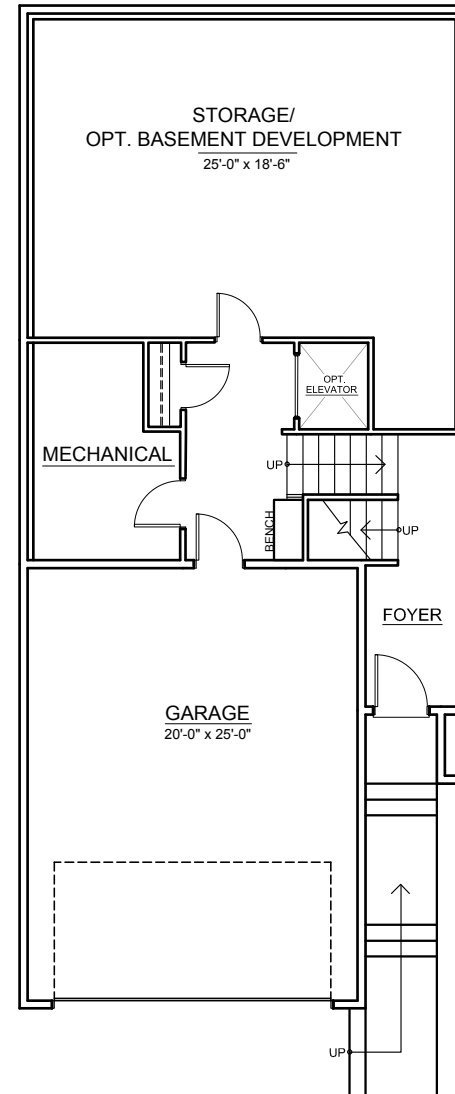

 TRUMAN

THE BOWERY

±3,081 SQ. FT.

THE BOWERY

±2,603 SQ. FT.

MAIN FLOOR ±1,173 SQ. FT.

UPPER FLOOR ±1,430 SQ. FT.

THE BOWERY

±478 SQ. FT.

LOWER FLOOR OPTION 1
TANDEM GARAGE

LOWER FLOOR OPTION 2
STANDARD GARAGE