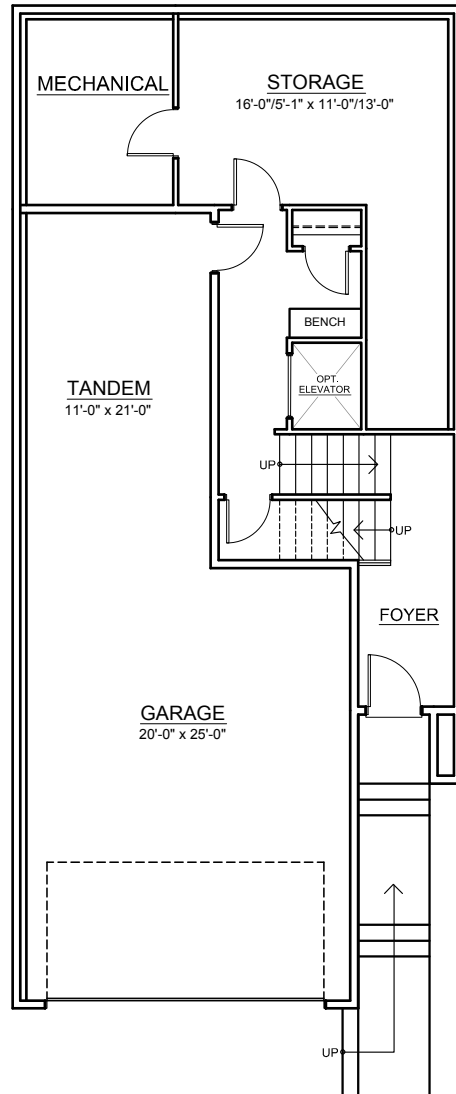

 TRUMAN

THE BOWERY

±3,081 SQ. FT.

THE BOWERY

±2,603 SQ. FT.

MAIN FLOOR ±1,173 SQ. FT.

UPPER FLOOR ±1,430 SQ. FT.

THE BOWERY

±478 SQ. FT.

LOWER FLOOR OPTION 1
TANDEM GARAGE

LOWER FLOOR OPTION 2
STANDARD GARAGE