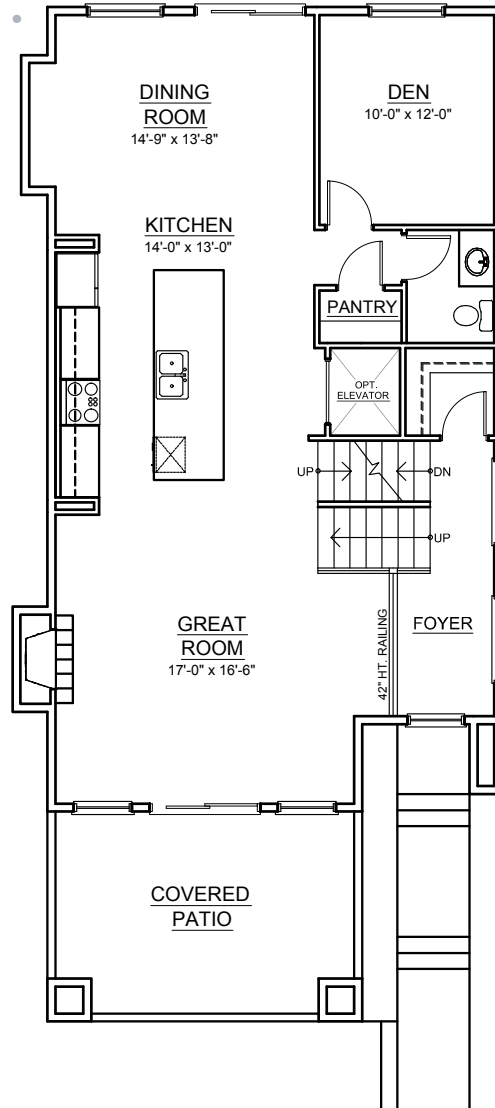

 TRUMAN

THE BOWERY

±3,081 SQ. FT.

THE BOWERY

±2,603 SQ. FT.

MAIN FLOOR ±1,173 SQ. FT.

UPPER FLOOR ±1,430 SQ. FT.

THE BOWERY

±478 SQ. FT.

LOWER FLOOR OPTION 1
TANDEM GARAGE

LOWER FLOOR OPTION 2
STANDARD GARAGE