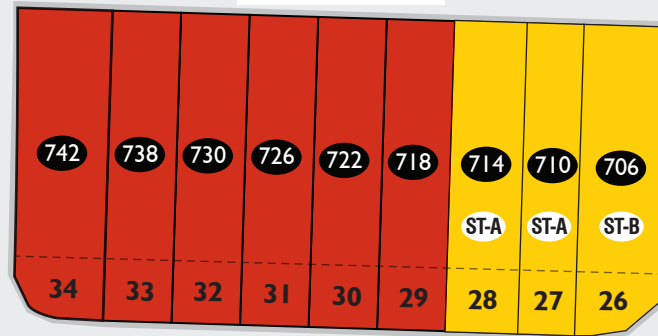

SAVANNA

IN SADDLE RIDGE

LANE - **BLOCK 33** -

SAVANNA LANDING NE

- **BLOCK 26** -

LANE

SAVANNA PARK NE

46 STREET NE