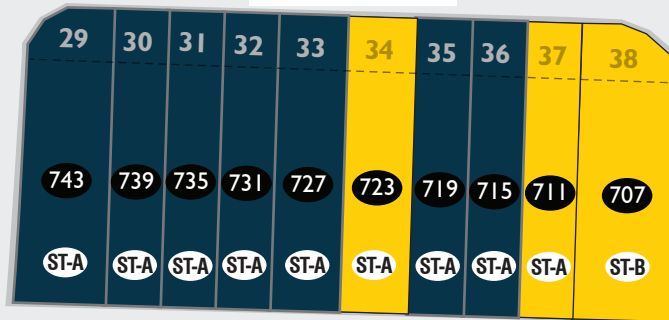

SAVANNA

IN SADDLE RIDGE

LANE - **BLOCK 33** -

SAVANNA LANDING NE

- **BLOCK 26** -

LANE

SAVANNA PARK NE

46 STREET NE