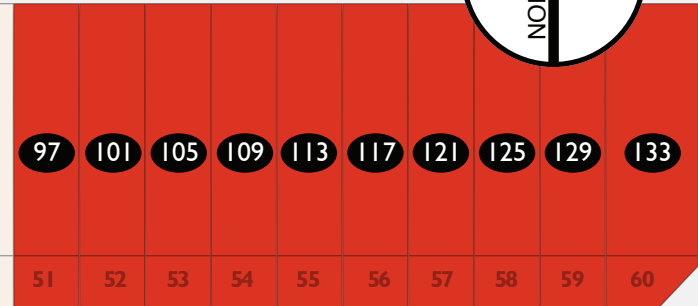

- BLOCK 49 -

LANE

LANE

RED EMBERS PLACE

- BLOCK 51 -

RED EMBERS MANOR

ADDRESS MAP

- Available
- Show Home
- Quick Possession
- On Hold
- Conditionally Sold
- Sold