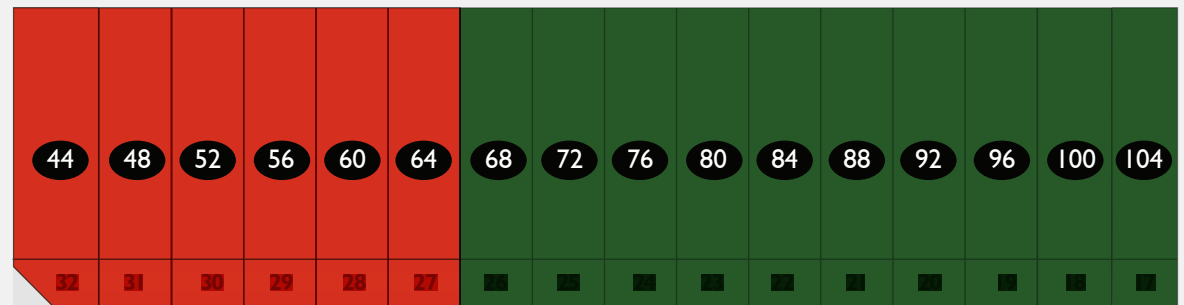

- BLOCK 49 -

LANE

LANE

RED EMBERS PLACE

- BLOCK 51 -

RED EMBERS MANOR

ADDRESS MAP

- Available
- Show Home
- Quick Possession
- On Hold
- Conditionally Sold
- Sold