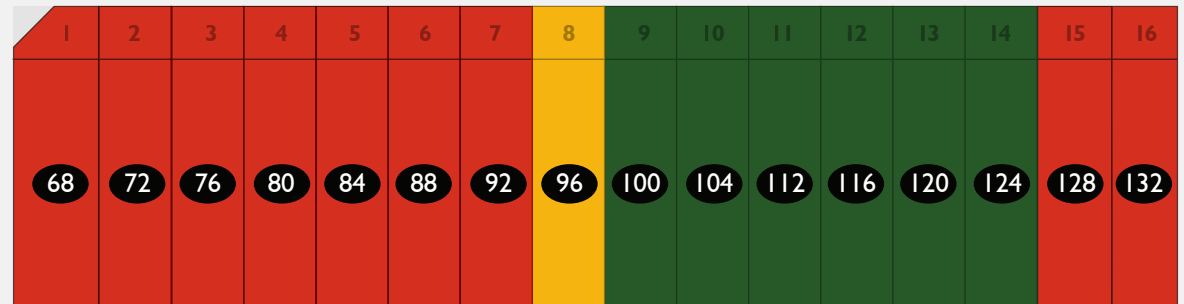

- BLOCK 49 -

LANE

LANE

RED EMBERS PLACE

- BLOCK 51 -

RED EMBERS MANOR

ADDRESS MAP

- Available
- Show Home
- Quick Possession
- On Hold
- Conditionally Sold
- Sold