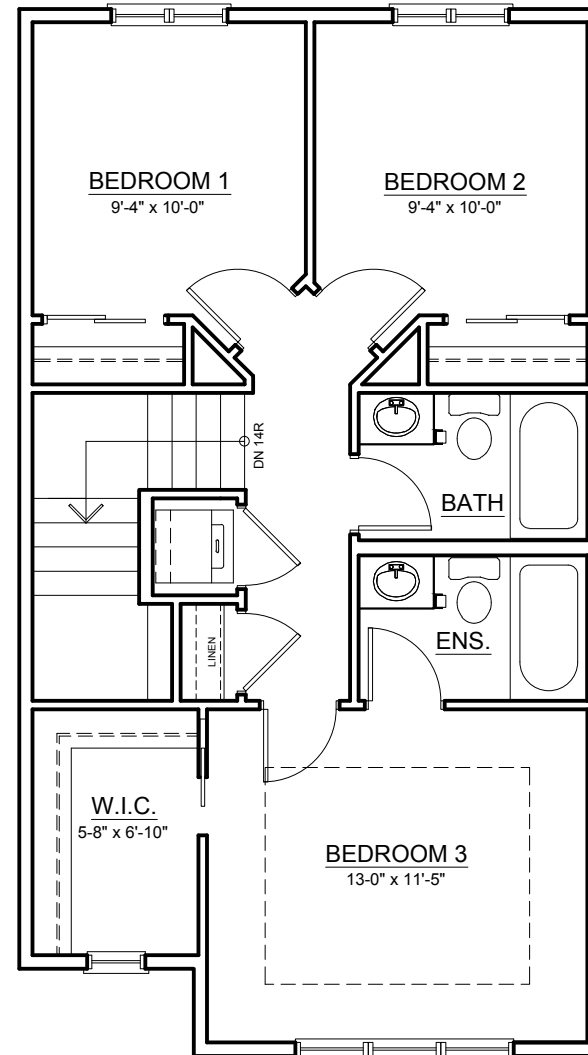

# THE BROME

TOTAL LIVING ± 1378 SQ. FT.

MAIN FLOOR ± 676 SQ. FT.

UPPER FLOOR ± 702 SQ. FT.

# THE BROME

## ALTERNATE LAYOUT

MAIN FLOOR OPTION 2

UPPER FLOOR OPTION 2