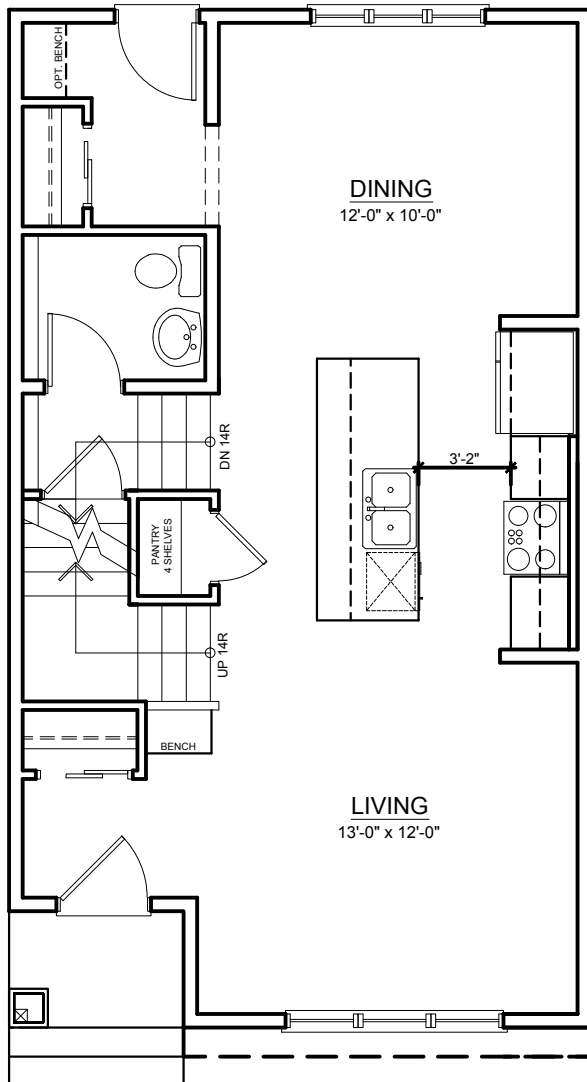

# THE BROME

TOTAL LIVING ± 1378 SQ. FT.

MAIN FLOOR ± 676 SQ. FT.

UPPER FLOOR ± 702 SQ. FT.

## ALTERNATE LAYOUT

MAIN FLOOR OPTION 2

UPPER FLOOR OPTION 2