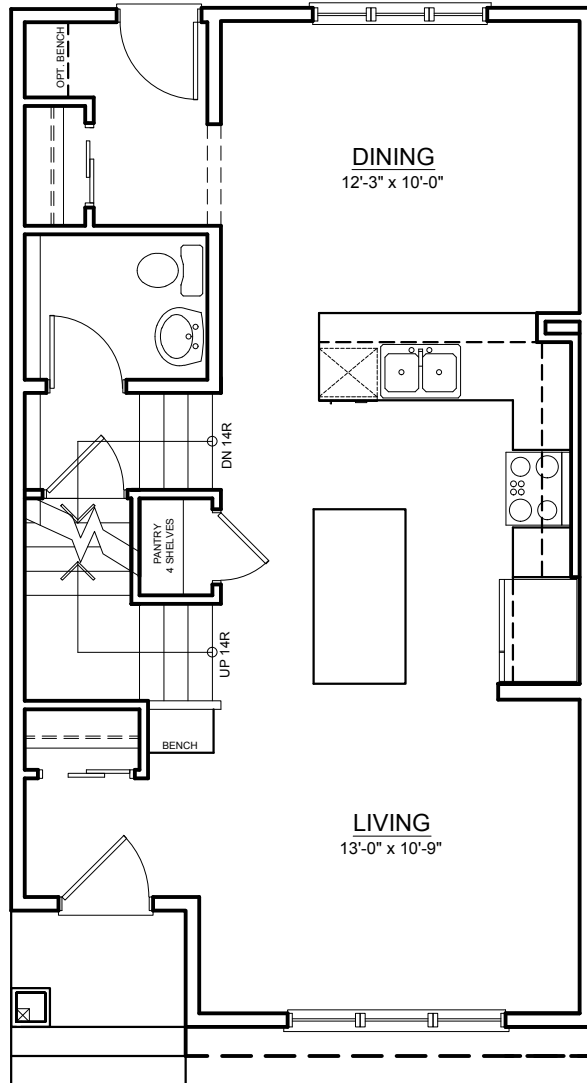

# THE BROME

TOTAL LIVING ± 1378 SQ. FT.

MAIN FLOOR ± 676 SQ. FT.

UPPER FLOOR ± 702 SQ. FT.

# THE BROME

## ALTERNATE LAYOUT

MAIN FLOOR OPTION 2

UPPER FLOOR OPTION 2