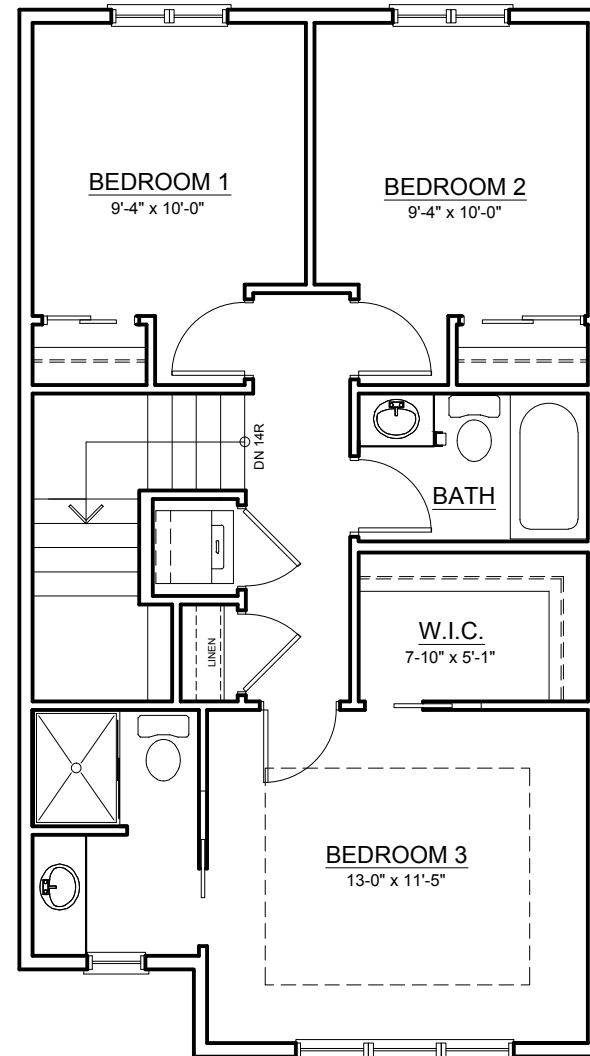

# THE BROME

TOTAL LIVING ± 1378 SQ. FT.

MAIN FLOOR ± 676 SQ. FT.

UPPER FLOOR ± 702 SQ. FT.

# THE BROME

## ALTERNATE LAYOUT

MAIN FLOOR OPTION 2

UPPER FLOOR OPTION 2