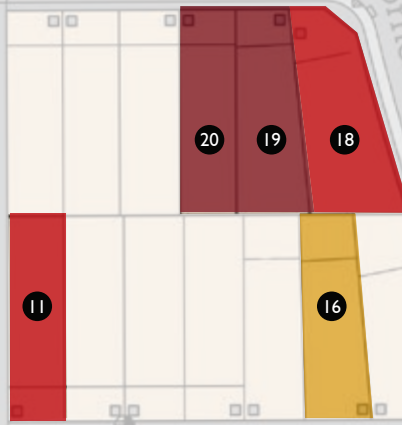

BLOCK 4

BLOCK 7

BLOCK 2

BLOCK 5

BLOCK 8

Corner Meadows Common NE

Corner Meadows Gate NE

Corner Meadows Manor NE

Regional Pathway

Corner Meadows Park NE

Duplex Lot	Move-in Ready
Single Family Lot	Sold
Showhome	TRUMAN